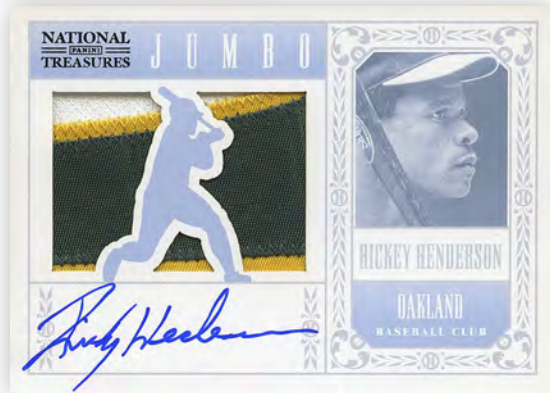

MEMBERSHIP SIGNATURES

JUMBO DIE-CUT PRIME SIGNATURES

Featuring Rickey Henderson, Ryne Sandberg, Cal Ripken Jr., Chipper Jones, Josh Hamilton, Ken Griffey Jr., Miguel Cabrera, Mike Trout, Nolan Ryan & Pete Rose

Panini America, Inc. has independently acquired all game-used material used in these trading cards. Panini America, Inc. is in no way affiliated with either Major League Baseball or Major League Baseball Properties, Inc. nor have these trading cards been prepared, approved, endorsed, or licensed by either Major League Baseball or Major League Baseball Properties, Inc.

National Treasures