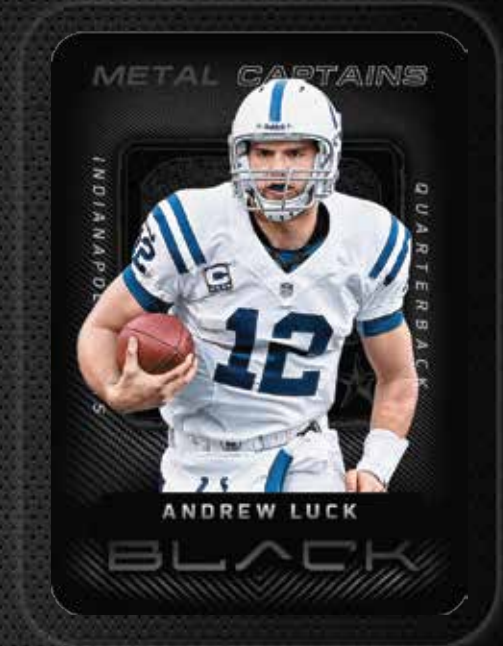

METAL CAPTAINS
ANDREW LUCK

These printed on-metal cards will feature team captains from across the NFL.

BLACK