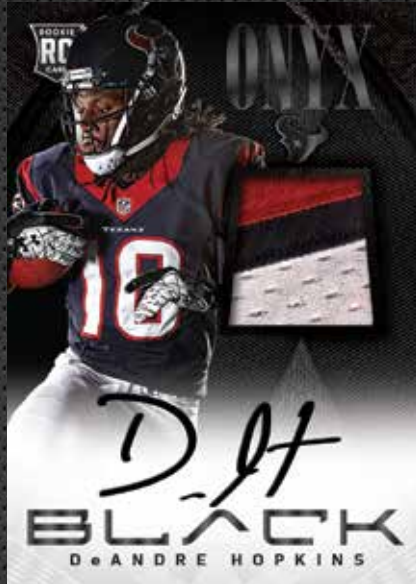

ANDREW LUCK

NFLPA

NFL TRADING CARDS

BLAZEK

PANINI

NFLPA

**ON CARD
ROOKIE SIGNATURES MATERIALS PRIME
GENO SMITH**

Featuring the RPS rookies(40), #d/299 or less, also look for limited parallel versions, featuring Prime, Jumbo Prime, Laundry Tags, Nike Swoosh and NFL Shield versions #d from 1 to 99.

**SILVER SIGNATURES
RICHARD SHERMAN**

Find autographs of some of the top veterans leading the way in the NFL; #d/299 or less with limited parallels #d from 1 to 25.

**ON CARD
SHADOW BOX JERSEY CARDS
COLIN KAEPERNICK**

Ready to be put on display, the Shadow Box Jersey Cards feature legends, current players, and the 40 RPS rookies.

BLACK

PANINI

NFLPA

SIGNATURES
TONY ROMO

ON-Card autographs of the top NFL players #d/25 or less with limited parallels.