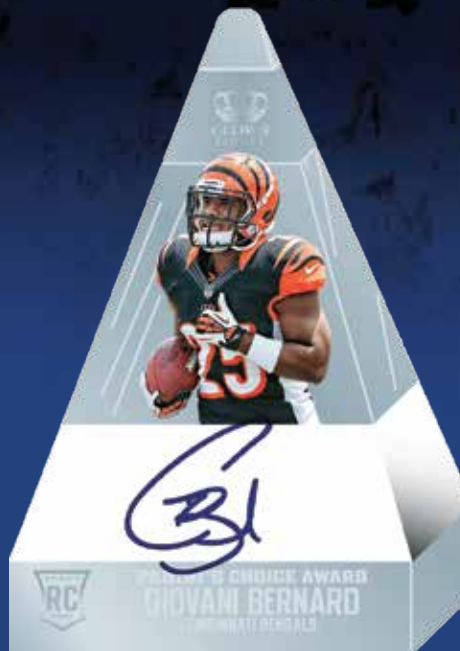

PANINI'S CHOICE SIGNATURES

GIOVANI BERNARD

On-card Panini Choice of RPS Rookies & Current NFL Stars (99) includes limited parallels:
Gold (numbered to 25),
Green (numbered to 10),
Purple (numbered to 5)
Blue (numbered to 1)