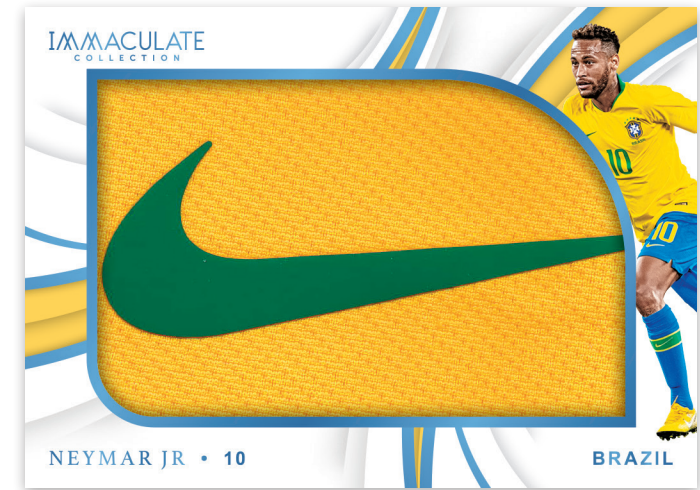

SNEAK PEEK

With each card featuring a huge piece of a match-used soccer boot, the striking Sneak Peek cards won't sneak past collectors. There aren't very many, however, as all of them are one-of-ones!

TEAM CRESTS

Team Crests leads a lineup of insert sets that feature jumbo pieces of memorabilia filling up nearly all of the space on the cards! Look for:

- Team Crests (Max #'d/10)
- Jersey Numbers (Max #'d/50)
- Nameplate Nobility (Max #'d/15)
- Jumbo Gloves (Max #'d/50)