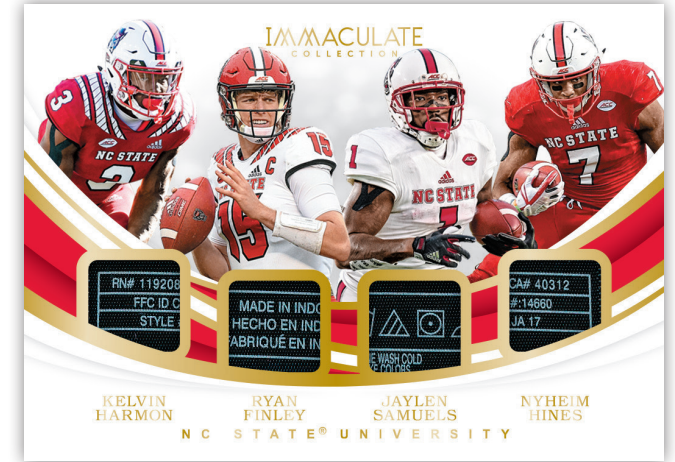

ROOKIE PATCH AUTOGRAPHS

Rookie Patch Autographs are one of Immaculate's most iconic cards! These autographs are combined with prime memorabilia, including Team Logo Shields, Conference, Bowl and Championship Logos.

Always a fan-favorite, helmet team logos are headlined in Collegiate Helmet Team Logos!

BASE

IMMACULATE TRIOS AUTOGRAPHS

IMMACULATE JUMBOS CONFERENCE LOGO

The exclusive 35-card base set is limited to just 99 copies!

Look for Red #’d/49, Blue #’d/10, Gold #’d/5,
and Platinum #’d/1.

Immaculate Trios Autographs is an 8-card set
that features star-studded groupings from the same school!

In Immaculate Jumbos, find different oversized swatches
of player memorabilia across multiple sets,
like Collegiate Jumbo Conference Logos!

PREMIUM PATCHES ROOKIE AUTOGRAPHS

Chase these beautiful on-card autographed jumbo memorabilia cards that highlight the best of the 2019 NFL Draft!

TEAM SLOGAN SIGNATURES DIE CUTS

Team Slogan Signatures is a 40-card set featuring autographs and memorabilia, paired with that player's team slogan from their alma mater!