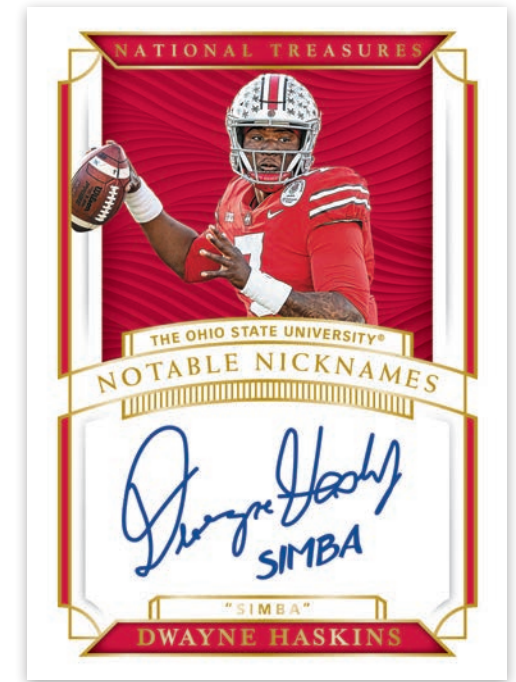

2019 NATIONAL TREASURES COLLEGIATE FOOTBALL

BASE

2019 National Treasures has a 50-card Base set #’d/99 with the following parallels:

- Century Silver - #’d/49
- Century Red - #’d/25
- Century Gold - #’d/10
- Century Emerald - #’d/5
- Century Black - #’d 1/1

COLLEGE MATERIAL SIGNATURES

College Material Signatures features crisp on-card autographs, paired with a oversized prime swatches from this year’s top rookies!

NOTABLE NICKNAMES

Notable Nicknames features on-card autographs and inscriptions from some of the best to do it at the collegiate level!

2019 NATIONAL TREASURES COLLEGIATE FOOTBALL

LAUNDRY TAG DUAL BRAND LOGO

Featured in the 10-card set are a pair of teammates coupled with Brand Logos, creating a truly one-of-a-kind card!

MATERIALS SIGNATURES