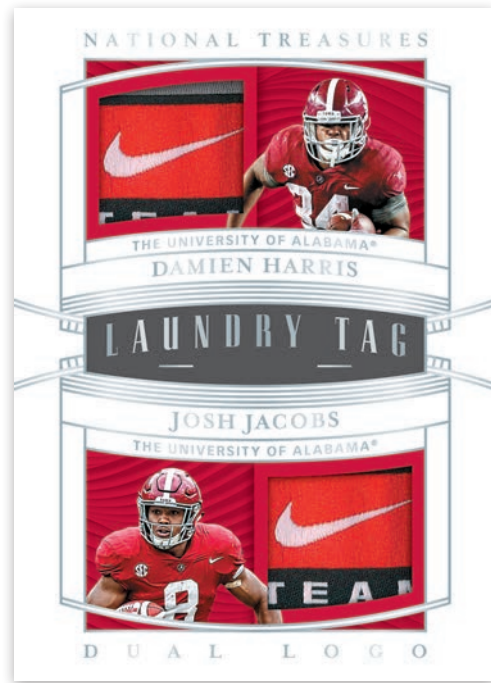

COLLEGE MATERIAL SIGNATURES

College Material Signatures features crisp on-card autographs, paired with a oversized prime swatches from this year’s top rookies!

NOTABLE NICKNAMES

Notable Nicknames features on-card autographs and inscriptions from some of the best to do it at the collegiate level!

2019 NATIONAL TREASURES COLLEGIATE FOOTBALL

LAUNDRY TAG DUAL BRAND LOGO

Featured in the 10-card set are a pair of teammates coupled with Brand Logos, creating a truly one-of-a-kind card!

MATERIALS SIGNATURES