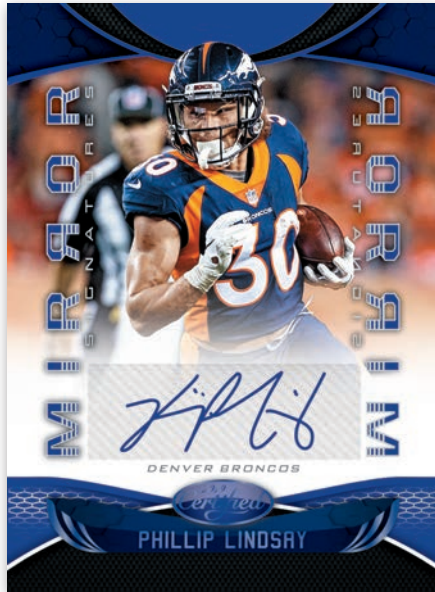

MIRROR SIGNATURES BLUE

With a deep 100-card checklist, this autograph set will have a player to collect for everyone!

- Mirror Signatures - max #’d/99
- Mirror Signatures Red - max #’d/75
- Mirror Signatures Blue - max #’d/50
- Mirror Signatures Teal - max #’d/35
- Mirror Signatures Gold - max #’d/25
- Mirror Signatures Purple - max #’d/10
- Mirror Signatures Green - max #’d/5
- Mirror Signatures Black - one-of-one