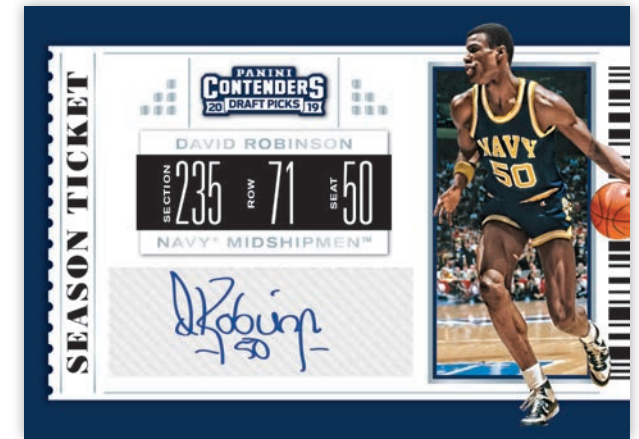

SEASON TICKET SIGNATURES

This 10-card set features autographs from some of the greatest players to ever step foot on a college campus!