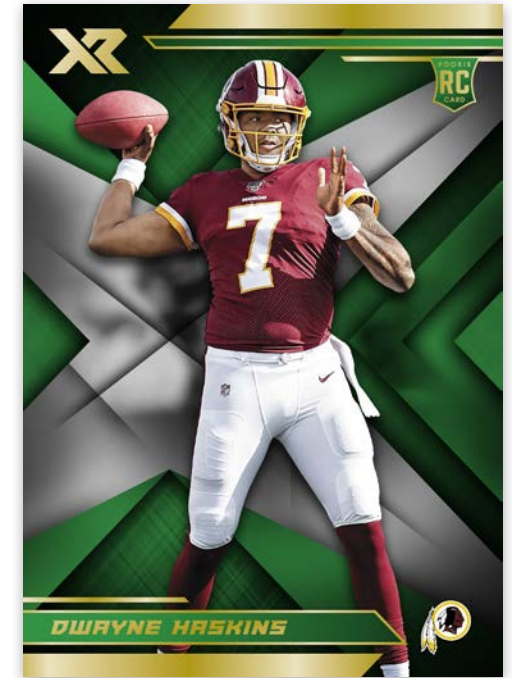

**BASE**

**ROOKIE SWATCH AUTOGRAPHS**

**ROOKIES GREEN**

The XR Base set is one of the best looking sets of the year and features a sleek, dull holographic card stock.

- Base Red- #’d/299
- Base Blue- #’d/199
- Base Orange- #’d/99
- Base Gold- #’d/10
- Base Green- #’d/5
- Base Black-#’d One-of-One
- Base Printing Plates- #’d One-of-One