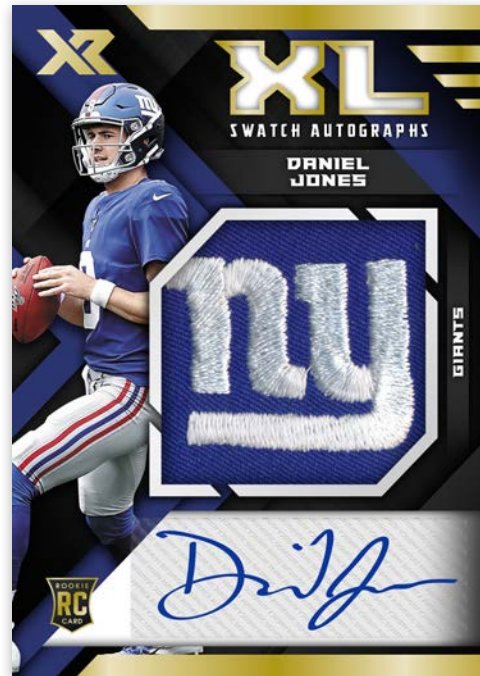

**ROOKIE TRIPLE SWATCH AUTOGRAPHS  
LAUNDRY TAG NFL SHIELD**

Find numerous triple swatch combinations to deliver even more amazing One-of-Ones!

- Rookie Triple Swatch Autographs Red- #’d/75
- Rookie Triple Swatch Autographs Blue- #’d/49
- Rookie Triple Swatch Autographs Orange-#’d/25
- Rookie Triple Swatch Autographs Gold-#’d/10
- Rookie Triple Swatch Autographs Green-#’d/5
- Rookie Triple Swatch Autographs -  
12 different one-of-one versions

**ROOKIE XCELLENCE AUTOGRAPH  
SWATCHES GOLD**

The new Rookie Excellence set is designed with a unique X-cut swatch window on a horizontal card. Find the top 2019 Rookies with the following parallels:

- Rookie Xcellence Autograph Swatches Gold- #’d/25
- Rookie Xcellence Autograph Swatches Green- #’d/5
- Rookie Xcellence Autographs Swatches Tag- #’d one-of-one
- Rookie Xcellence Autographs Super Prime- #’d one-of one
- Rookie Xcellence Autographs Printing Plates - #’d one-of-one

**ROOKIE XL SWATCH AUTOGRAPHS TEAM LOGO**

Rookie XL Swatch Autographs are just that - Xtra Large! Find over-sized swatches paired with an autograph along with numerous variations to chase!

- Rookie XL Swatch Autographs Red- #’d/75
- Rookie XL Swatch Autographs Blue- #’d/49
- Rookie XL Swatch Autographs Orange- #’d/25
- Rookie XL Swatch Autographs Gold- #’d/10
- Rookie XL Swatch Autographs Green- #’d/5
- Rookie XL Swatch Autographs - 12 different one-of-one versions

**LUMINOUS ENDORSEMENTS BLUE**

Luminous Endorsements features 40 of the top 2019 rookies with a stunning acetate autograph! Find multiple photography angles, highlighting the background of each autograph.