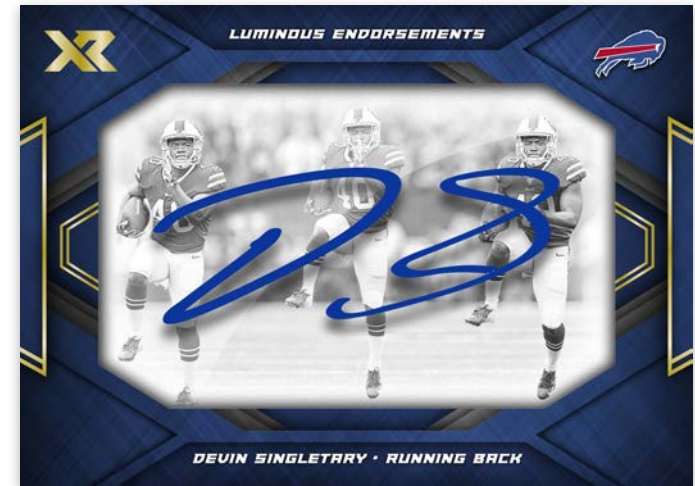

**LUMINOUS ENDORSEMENTS BLUE**

Luminous Endorsements features 40 of the top 2019 rookies with a stunning acetate autograph! Find multiple photography angles, highlighting the background of each autograph.