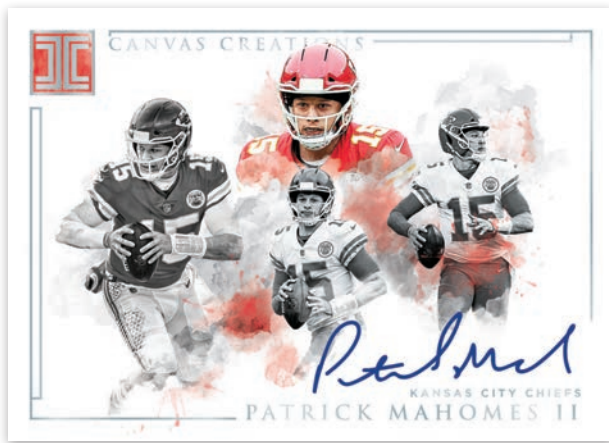

BASE

A 100-card base set, which includes all the stars of the NFL (#'d /75) and parallels to Silver (#'d /25), Gold (#'d /10), Emerald (#'d /5), and Platinum (#'d 1/1).

IMMORTAL INK

Look for on-card autographs from the greatest players to ever step foot on the gridiron with Immortal Ink, an on-card autograph set printed on canvas and max #'d to only 50.

FIRST BALLOT SIGNATURES

Hunt for on-card autographs from only the greatest Hall of Famers ever in First Ballot Signatures (max #'d /25).

CANVAS CREATIONS

New to Impeccable look for Canvas Creations, which include on-card autographs (max #’d /49) and parallel to Silver (max #’d /25), Gold (max #’d /10), and Platinum (#’d 1/1).

MASTERSTROKES

Search for scarce on-card autographs in Masterstrokes (max #’d /25), which feature some of the greatest players in NFL history.

ELEGANCE RETIRED PATCH AUTOGRAPHS

Elegance Retired Patch Autographs (max #’d /75) include on-card autographs with an oversized patch to create a show stopping card from some of the greatest players in NFL history, these parallel to Silver (max #’d /25), Gold (max #’d 15), Emerald (max #’d /5) and Platinum (#’d 1/1).

EXTRAVAGANCE PATCH AUTOS

Find Extravagance Patch Autos (max #’d 49), which include on-card autographs and patches of top-level NFL talent, these cards parallel to Silver (max #’d /25), Gold (max #’d /10), Emerald (max #’d /5), and Platinum (#’d 1/1).