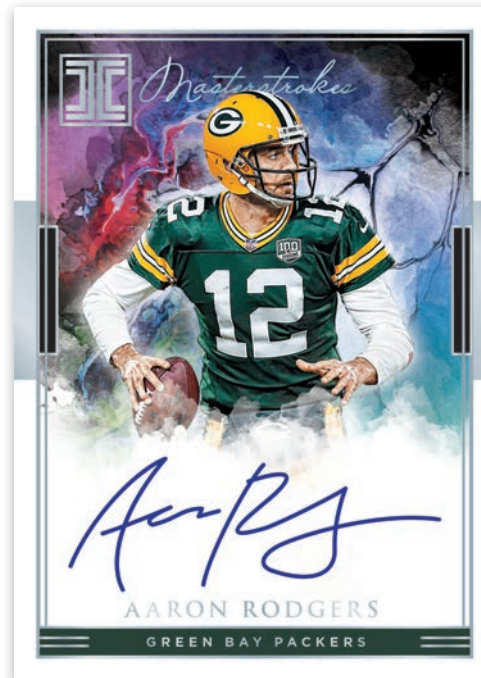

BASE

A 100-card base set, which includes all the stars of the NFL (#'d /75) and parallels to Silver (#'d /25), Gold (#'d /10), Emerald (#'d /5), and Platinum (#'d 1/1).

IMMORTAL INK

Look for on-card autographs from the greatest players to ever step foot on the gridiron with Immortal Ink, an on-card autograph set printed on canvas and max #'d to only 50.

FIRST BALLOT SIGNATURES

Hunt for on-card autographs from only the greatest Hall of Famers ever in First Ballot Signatures (max #'d /25).

CANVAS CREATIONS

New to Impeccable look for Canvas Creations, which include on-card autographs (max #’d /49) and parallel to Silver (max #’d /25), Gold (max #’d /10), and Platinum (#’d 1/1).

MASTERSTROKES

Search for scarce on-card autographs in Masterstrokes (max #’d /25), which feature some of the greatest players in NFL history.

ELEGANCE RETIRED PATCH AUTOGRAPHS

Elegance Retired Patch Autographs (max #’d /75) include on-card autographs with an oversized patch to create a show stopping card from some of the greatest players in NFL history, these parallel to Silver (max #’d /25), Gold (max #’d 15), Emerald (max #’d /5) and Platinum (#’d 1/1).

EXTRAVAGANCE PATCH AUTOS

Find Extravagance Patch Autos (max #’d 49), which include on-card autographs and patches of top-level NFL talent, these cards parallel to Silver (max #’d /25), Gold (max #’d /10), Emerald (max #’d /5), and Platinum (#’d 1/1).