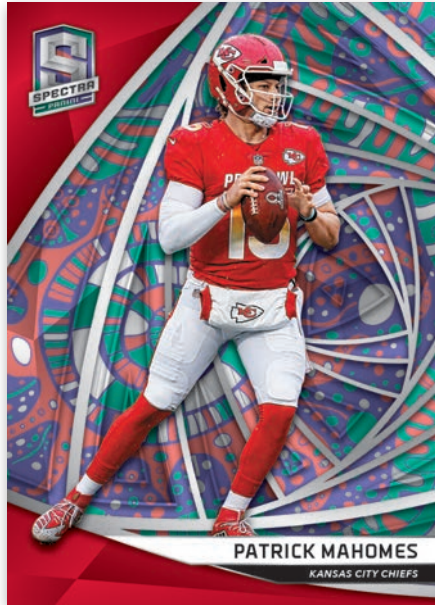

BASE PSYCHEDELIC

Chase a 150-card base checklist, which highlights all the stars of the NFL, look for the new psychedelic parallel, which is limited to only 5 copies! Base cards are limited to 99 and parallel to Neon Blue (#'d /75), Neon Blue Die Cut (#'d /40), Neon Green (#'d /35), Neon Green Die Cut (#'d /30), Neon Pink (#'d /25), Neon Pink Die Cut (#'d /20), Neon Orange (#'d /15), Neon Orange Die Cut (#'d /10), Psychedelic (#'d /5), Neon Marble (#'d /4), Nebula (#'d /2), and Gold (#'d 1/1).

ROOKIES NEBULA

Look for all the newly drafted rookies, which are max #'d /99 and parallel to Neon Blue (#'d /75), Neon Blue Die Cut (#'d /40), Neon Green (#'d /35), Neon Green Die Cut (#'d /30), Neon Pink (#'d /25), Neon Pink Die Cut (#'d /20), Neon Orange (#'d /15), Neon Orange Die Cut (#'d /10), Psychedelic (#'d /5), Neon Marble (#'d /4), Nebula (#'d /2), and Gold (#'d 1/1).

TOM BRADY TRIBUTE

Highlighting his 6 Super Bowl titles, Tom Brady Tribute showcases the amazing career of one of the greatest to ever play. Look for rare on-card autograph versions limited to a maximum of 4 copies each.

ROOKIE PATCH AUTOGRAPHS

Find Rookie Patch Autographs of the top players ready to take the NFL by storm with oversized patches these are max numbered to 99 and parallel to
 Neon Blue (max #’d /75), Neon Green (max #’d /50), Neon Pink (max #’d /25), Neon Orange (max #’d /15), Neon Black Light (max #’d /10), Psychedelic (max #’d /5), Neon Marble (max #’d /4), Nebula (max #’d /2), and Gold (#’d 1/1).