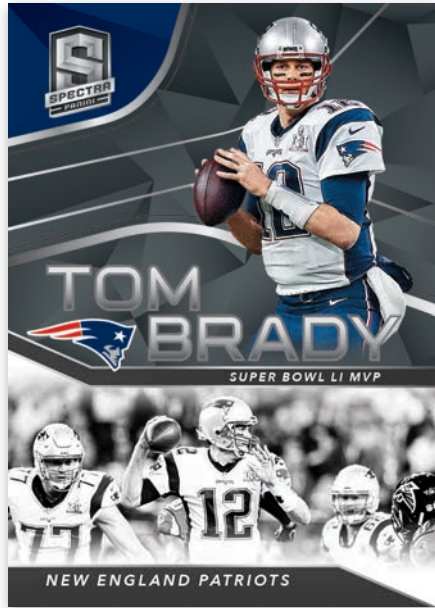

BASE PSYCHEDELIC

Chase a 150-card base checklist, which highlights all the stars of the NFL, look for the new psychedelic parallel, which is limited to only 5 copies! Base cards are limited to 99 and parallel to Neon Blue (#'d /75), Neon Blue Die Cut (#'d /40), Neon Green (#'d /35), Neon Green Die Cut (#'d /30), Neon Pink (#'d /25), Neon Pink Die Cut (#'d /20), Neon Orange (#'d /15), Neon Orange Die Cut (#'d /10), Psychedelic (#'d /5), Neon Marble (#'d /4), Nebula (#'d /2), and Gold (#'d 1/1).

ROOKIES NEBULA

Look for all the newly drafted rookies, which are max #'d /99 and parallel to Neon Blue (#'d /75), Neon Blue Die Cut (#'d /40), Neon Green (#'d /35), Neon Green Die Cut (#'d /30), Neon Pink (#'d /25), Neon Pink Die Cut (#'d /20), Neon Orange (#'d /15), Neon Orange Die Cut (#'d /10), Psychedelic (#'d /5), Neon Marble (#'d /4), Nebula (#'d /2), and Gold (#'d 1/1).

TOM BRADY TRIBUTE

Highlighting his 6 Super Bowl titles, Tom Brady Tribute showcases the amazing career of one of the greatest to ever play. Look for rare on-card autograph versions limited to a maximum of 4 copies each.