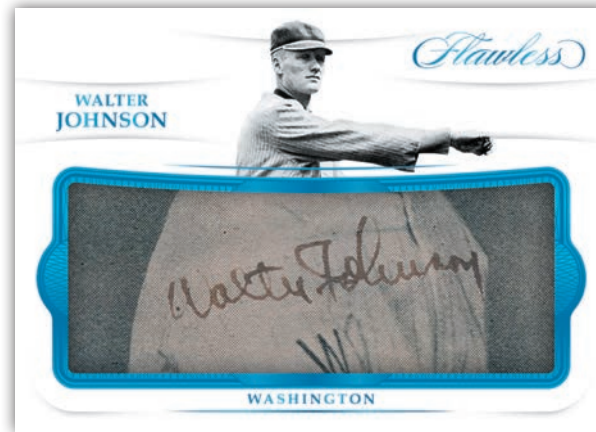

Find multiple dual-signed inserts with legendary, rookie and super star pairings. Look for patch versions!

GREATS DUAL MEMORABILIA AUTOGRAPHS BLACK

FLAWLESS SIGNATURES SAPPHIRE

Staple on-card autographs in Flawless, featuring current and legendary greats.
Look for parallels #’d/25 or less!

LEGENDS GEMS 1936 HOF CLASS

Find 10 new 1-of-1 gem cards! Subjects include Ted Williams, Roberto Clemente, Honus Wagner, Jackie Robinson, Ty Cobb, Mariano Rivera and more!

FLAWLESS CUTS

Flawless Cuts and Material Cuts feature the best of the best including Cy Young, Babe Ruth, Ty Cobb, Christy Mathewson, Lou Gehrig, Jackie Robinson, Honus Wagner, Grover Alexander and many more!

DUAL PATCH AUTOGRAPHS BLACK

One of the NEW on-card autograph insert sets, this one features a variety rookies and prospects and two oversized swatches! Look for parallels #d/25 or less.

BAT NAMEPLATE

Flawless features a variety of short printed and 1 of 1 Bat Knobs, Bat Nameplates and Spikes loaded with legends, super stars and rookies!