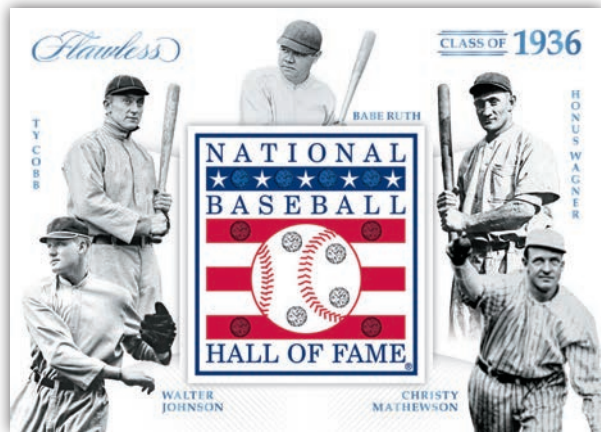

Find multiple dual-signed inserts with legendary, rookie and super star pairings. Look for patch versions!

GREATS DUAL MEMORABILIA AUTOGRAPHS BLACK

FLAWLESS SIGNATURES SAPPHIRE

Staple on-card autographs in Flawless, featuring current and legendary greats.
Look for parallels #’d/25 or less!

LEGENDS GEMS 1936 HOF CLASS

Find 10 new 1-of-1 gem cards! Subjects include Ted Williams, Roberto Clemente, Honus Wagner, Jackie Robinson, Ty Cobb, Mariano Rivera and more!

FLAWLESS CUTS

Flawless Cuts and Material Cuts feature the best of the best including Cy Young, Babe Ruth, Ty Cobb, Christy Mathewson, Lou Gehrig, Jackie Robinson, Honus Wagner, Grover Alexander and many more!