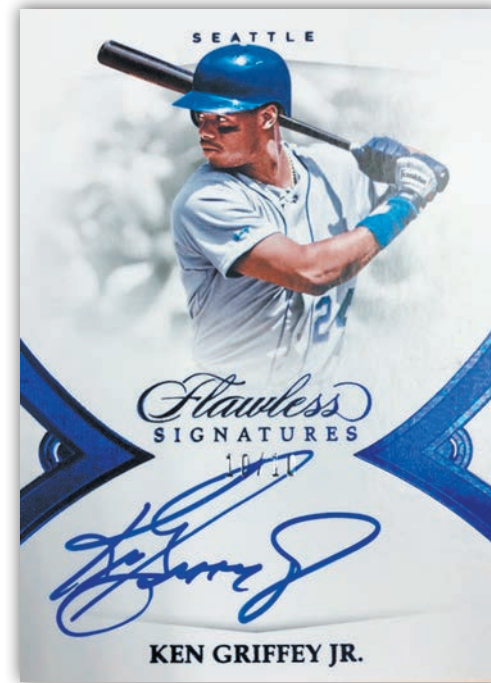

ROOKIES HOLO GOLD

Look for a new Holo Gold parallel added to the base set with a Yellow Diamond! Find the following sets Base, Legends, All-Stars and Rookies each numbered to 20, 10, 5 and 1!

FLAWLESS DUAL SIGNATURES

Find multiple dual-signed inserts with legendary, rookie and super star pairings. Look for patch versions!

GREATS DUAL MEMORABILIA AUTOGRAPHS BLACK

FLAWLESS SIGNATURES SAPPHIRE

Staple on-card autographs in Flawless, featuring current and legendary greats.
Look for parallels #’d/25 or less!