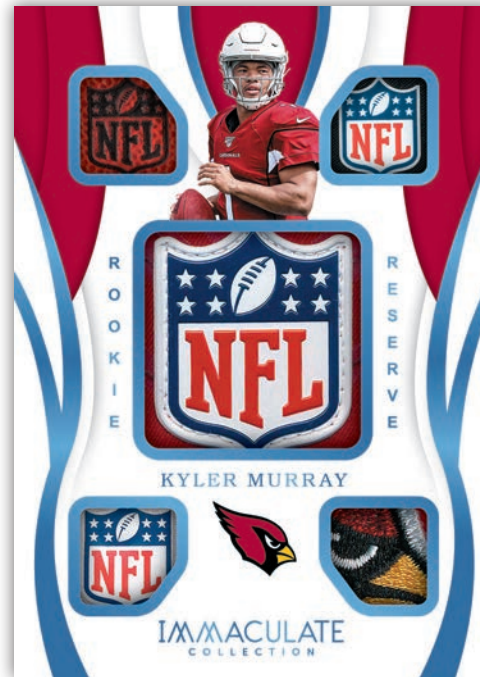

ROOKIE PATCH AUTOGRAPHS NFL SHIELD

Look for hard signed Rookie Patch Autographs from all the top players poised to take the NFL by storm, these are #’d to only 99 and parallel to Gold (max #’d /25), Platinum Tag (#’d 1/1), and NFL Shield (#’d 1/1).

IMMACULATE MARKS OF GREATNESS

Hunt for on-card autographs from the greatest players in NFL history in Mark of Greatness which is max #’d to only 25 copies!

IMMACULATE PLAYERS COLLECTION AUTOGRAPHS

Printed on acetate look for hard signed multi-memorabilia cards in Immaculate Player Collection Autographs, these are max #'d to /99 and parallel to Gold (max #'d /5) and Tag (#'d 1/1).

IMMACULATE DUAL NFL SHIELDS

Hunt some of the most-collectible combinations in the NFL with Immaculate Dual NFL Shields (#'d 1/1).

IMMACULATE EYE BLACK TRIPLES

New to 2019 Immaculate find Eye Black Triples, which features 3 autographs on eye black pieces and includes some of the best players in NFL History!

SNEAK PEEK

Find oversized memorabilia pieces from the gloves, helmets, jerseys, and cleats worn by the players at the Rookie Photo shoot and max numbered to 25!

ROOKIE RESERVE NFL SHIELDS

New in 2019 look for Rookie Reserve memorabilia cards, which feature 5 unique pieces of memorabilia, including one oversized swatch, these are max #'d to 25 and parallel to Brand Logo (#'d 1/1) and NFL Shield (#'d 1/1).