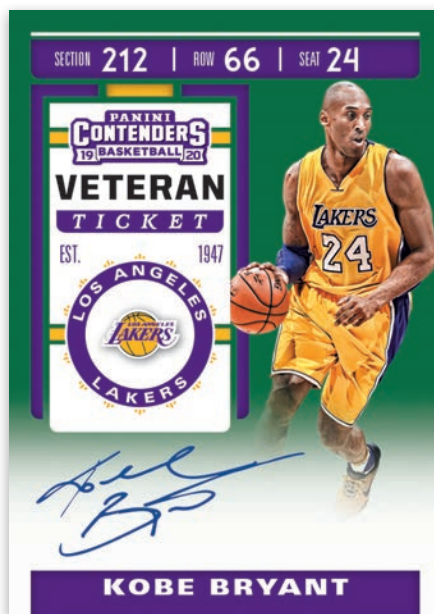

ZION
WILLIAMSON

DE'ANDRE
HUNTER

JA
MORANT

RUI
HACHIMURA

PANINI CONTENDERS 19 BASKETBALL 20

RJ
BARRETT

RETAIL

JARRETT
CULVER

CONTENDERS BASKETBALL
2019-20 NBA TRADING CARDS

**ROOKIE SEASON TICKET PREMIUM
EDITION GREEN SHIMMER**

**VETERAN SEASON TICKET PREMIUM
EDITION GREEN SHIMMER**

**ROOKIE VARIATION SEASON TICKET
PREMIUM EDITION GREEN SHIMMER**

Look for exclusive parallels in both blaster and fat pack SKUs! Collect the heavy-hitting 2019-20 NBA Rookie Class in the Rookie Season Ticket Premium Edition Green Shimmer set! Look for the rare on-card autographs of current and former NBA superstars, as well as the long awaited rookie class of 2019-20!

20 BOXES

SELLING POINTS

- Look for retail-exclusive Rookie Season Ticket Premium Edition Green Shimmer, Rookie Variation Season Ticket Premium Edition Green Shimmer (Photo Variation), and Veteran Season Ticket Premium Edition Green Shimmer Autograph cards. These will feature on-card autographs of the top rookies and superstars of the NBA!
- Also look for the new retail-exclusive Rookie Season Ticket Stickers, which features 20 players not included in the Rookie Season Ticket set (Hobby). Each player will have parallel versions like the Hobby SKU. (Playoff, The Finals, Stub, Cracked Ice, Championship, Print Plate, and Premium Edition).
- Look for Rookie Ticket Swatches and Rookie Ticket Swatches Dual, which features 40 of the NBA's top rookies!
- Blaster Exclusive: Game Ticket Red, Game Ticket Blue (#'d/49), Rookie Ticket Swatches, Rookie Ticket Dual Swatches, Rookie Ticket Dual Swatches Prime (#'d/10), Rookie Ticket Dual Swatches Tags (one-of-one)!
- Fat Pack Exclusive: Game Ticket Green and Game Ticket Purple (#'d/25)