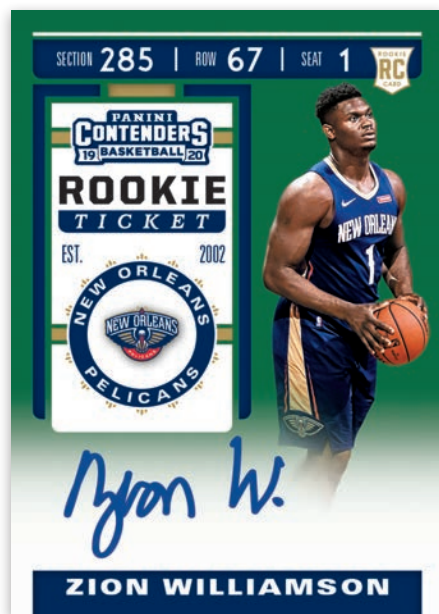

ZION
WILLIAMSON

DE'ANDRE
HUNTER

JA
MORANT

RUI
HACHIMURA

PANINI CONTENDERS 19 BASKETBALL 20

RJ
BARRETT

RETAIL

JARRETT
CULVER

CONTENDERS BASKETBALL
2019-20 NBA TRADING CARDS

**ROOKIE SEASON TICKET PREMIUM
EDITION GREEN SHIMMER**

**VETERAN SEASON TICKET PREMIUM
EDITION GREEN SHIMMER**

**ROOKIE VARIATION SEASON TICKET
PREMIUM EDITION GREEN SHIMMER**

Look for exclusive parallels in both blaster and fat pack SKUs! Collect the heavy-hitting 2019-20 NBA Rookie Class in the Rookie Season Ticket Premium Edition Green Shimmer set! Look for the rare on-card autographs of current and former NBA superstars, as well as the long awaited rookie class of 2019-20!

20 BOXES

SELLING POINTS

- Look for retail-exclusive Rookie Season Ticket Premium Edition Green Shimmer, Rookie Variation Season Ticket Premium Edition Green Shimmer (Photo Variation), and Veteran Season Ticket Premium Edition Green Shimmer Autograph cards. These will feature on-card autographs of the top rookies and superstars of the NBA!
- Also look for the new retail-exclusive Rookie Season Ticket Stickers, which features 20 players not included in the Rookie Season Ticket set (Hobby). Each player will have parallel versions like the Hobby SKU. (Playoff, The Finals, Stub, Cracked Ice, Championship, Print Plate, and Premium Edition).
- Look for Rookie Ticket Swatches and Rookie Ticket Swatches Dual, which features 40 of the NBA's top rookies!
- Blaster Exclusive: Game Ticket Red, Game Ticket Blue (#'d/49), Rookie Ticket Swatches, Rookie Ticket Dual Swatches, Rookie Ticket Dual Swatches Prime (#'d/10), Rookie Ticket Dual Swatches Tags (one-of-one)!
- Fat Pack Exclusive: Game Ticket Green and Game Ticket Purple (#'d/25)