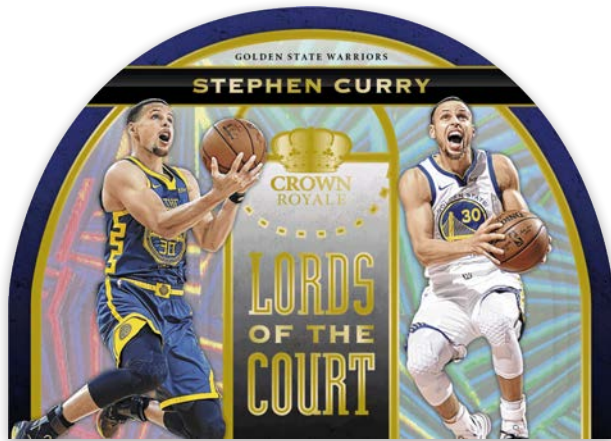

ROOKIE SILHOUETTES SUPER PRIME

SILHOUETTES SUPER PRIME

Find the incredible Silhouettes and Rookie Silhouettes that feature on-card autographs with oversized memorabilia swatches, showcasing superstars and rookies of the NBA!

CROWN JEWEL SIGNATURES

Crown Jewel Signatures features an incredibly strong lineup of superstars, old and new!

LINEAGE SCRIPTS

Look for stunning on-card autographs from top rookies in the Lineage Scripts set!

REGAL ACHIEVEMENT SIGNATURES

Celebrate incredible achievements from your favorite players in the Regal Achievement Signatures set!

LORDS OF THE COURT GOLD

Pay homage to the NBA superstars in this stunning, brand new insert set!