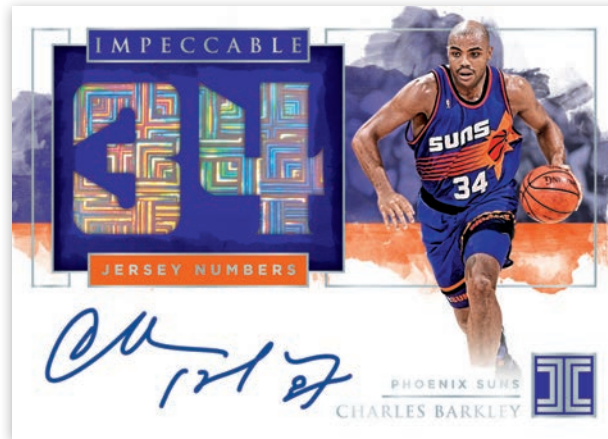

All information is accurate at the time of posting – content is subject to change. Card images are solely for the purpose of design display. Actual images used on cards to be determined.

**ELEGANCE ROOKIE JERSEY
AUTOGRAPHS HOLO SILVER**

**ELEGANCE ROOKIE JERSEY
AUTOGRAPHS HOLO GOLD**

**ELEGANCE ROOKIE JERSEY
AUTOGRAPHS PLATINUM**

Look for Elegance Rookie Jersey Autographs that feature some of the best and brightest stars of the 2019 NBA Draft!

IMPECCABLE STATS

IMPECCABLE JERSEY NUMBER

IMPECCABLE CAREER POINTS

Chase lots of short-printed autographs sequentially numbered to an assortment of unique quantities!

CANVAS CREATIONS

Look for an artistic flair in this new autograph insert!