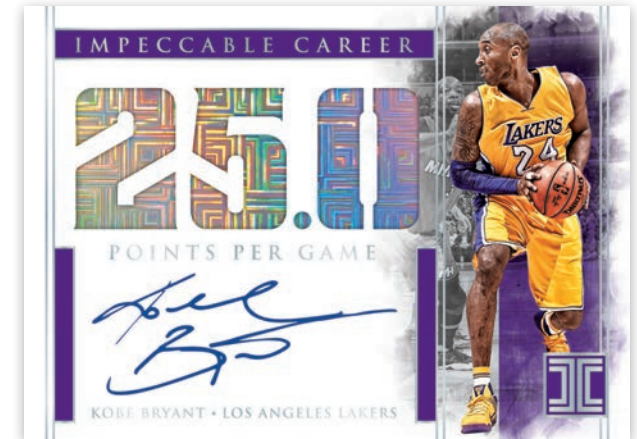

IMPECCABLE CAREER POINTS

Chase lots of short-printed autographs sequentially numbered to an assortment of unique quantities!