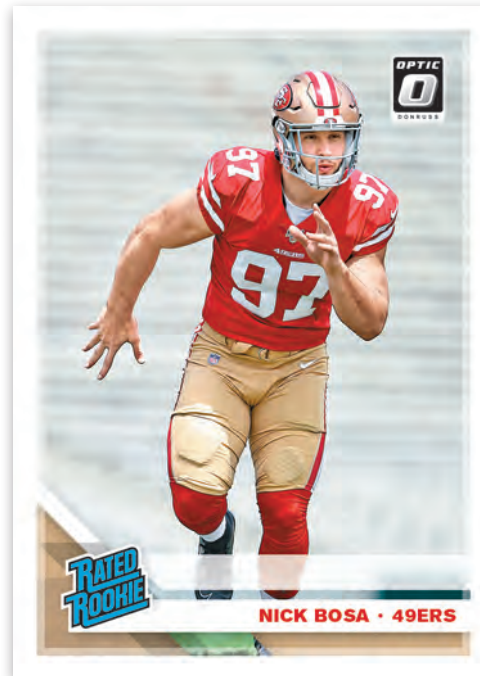

DONRUSS OPTIC FOOTBALL

2019 NFL TRADING CARDS

KYLER MURRAY

BASE

Look for a 100-card base set, which features all the best stars the NFL has to offer.

RATED ROOKIE

One of the most sought-after rookie cards of the year look for all the newest NFL talent in Rated Rookies.

POWER FORMULAS

New to 2019 Donruss Optic Power Formals showcases some of the top talent the NFL has to offer with a unique flashy design that is sure to be a must have for collectors!

RATED ROOKIE PINK

Exclusive to the Blaster SKUs find Pink parallels of the Rookies and Rated Rookies. Inserts and non-numbered parallels fall at the following rates in the Blasters: