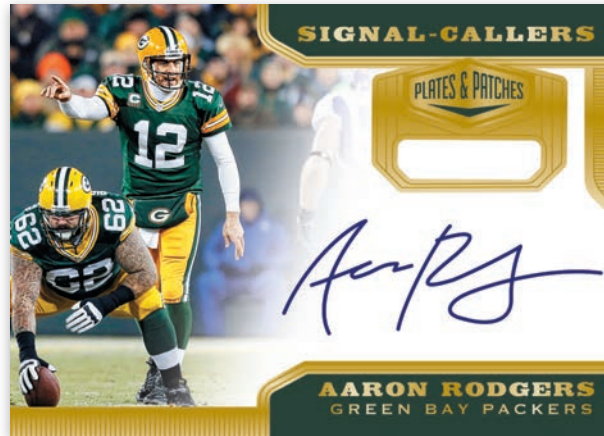

BASE

Look for all the best talent the NFL has to offer with a 100-card base set, which is #’d /99!

PATCH TRIO AUTOGRAPHS GOLD

Hunt for Patch Trio memorabilia cards, which include 3 different prime pieces of memorabilia and parallel to rare autographed versions!

LEAPS AND BOUNDS

Chase high-flying action photographs paired with on-card autographs in Leaps and Bounds, which features some of the most athletic and explosive players in the NFL!

ROOKIE PATCH AUTOGRAPHS BLUE

Look for oversized patches in Rookie Patch Autographs, which include all of the top rookies the NFL has to offer!

100 YEARS SIGNATURES

Highlighting some of the best players over the 100 year life span of the NFL, 100 Years Signatures commemorates this milestone with on-card autographs!