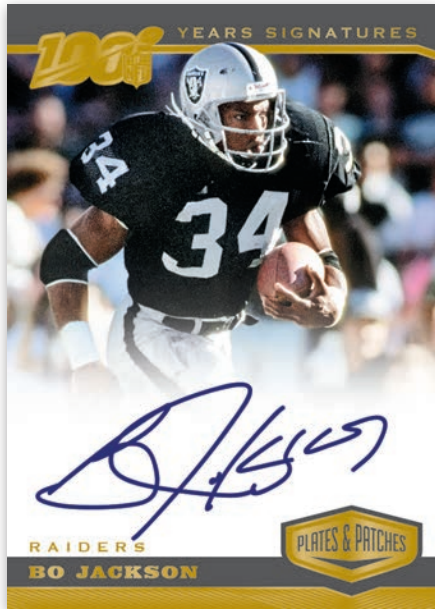

100 YEARS SIGNATURES

Highlighting some of the best players over the 100 year life span of the NFL, 100 Years Signatures commemorates this milestone with on-card autographs!