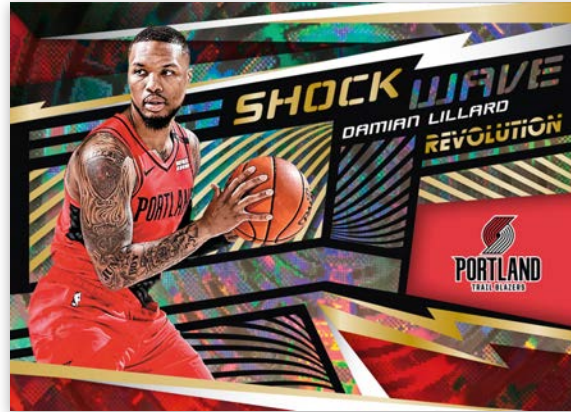

**ROOKIE AUTOGRAPHS**

**AUTOGRAPHS INFINITE**

**ROOKIE AUTOGRAPHS KALEIDO**

Find on-card rookie autographs from the top picks of the 2019 NBA Draft. Also find some of the league's top current and retired player's on-card autographs. Look for the Infinite versions #/d/25 and Kaleido version numbered one-of-one!

**SUPERNOVA CUBIC**

**SHOCK WAVE FRACTAL**

**LIFTOFF! GALACTIC**

Look for a loaded roster of colorful insert sets to chase this year!  
Collect the Supernova, Shock Wave, Vortex, Rookie Revolution,  
and Liftoff! sets, and their parallels.