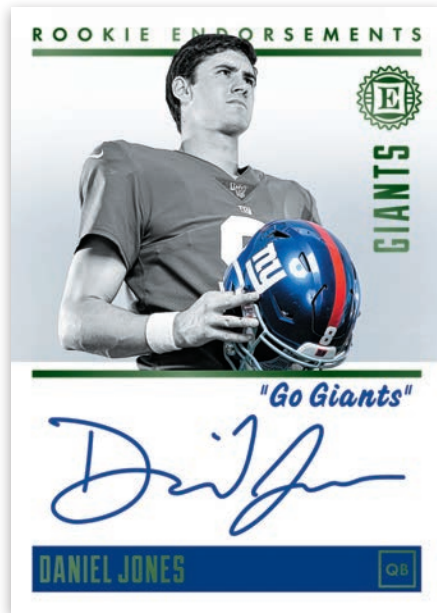

BASE

Look for a 100-card base set, which includes all the biggest and brightest names the NFL has to offer, find rare autographed versions of many of these base cards!

SUPERSCRIBE SIGNATURES EMERALD

Find increased veteran autograph content with Superscribe Signatures, which features on-card autographs from some of the top players in the NFL!

CENTURY COLLECTION AUTOGRAPHS EMERALD

New in 2019 find Century Collection Autographs, which includes three pieces of memorabilia and on-card autographs!

ROOKIE ENDORSEMENTS EMERALD

Hunt for on-card autographs cards from all the best young talent the NFL has to offer in Rookie Endorsements. Find ultra-rare inscribed cards with a personal touch from the athletes.

ROOKIE CAP PATCH AUTOGRAPHS EMERALD

Look for the Rookie Cap Patch autographs, which showcases the top NFL rookies with unique memorabilia swatches from player-worn hats!

ROOKIE NOTABLE SIGNATURES DIAMOND