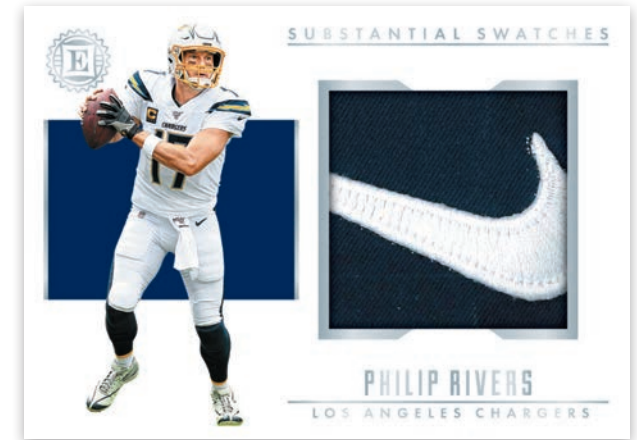

SUBSTANTIAL SWATCHES DIAMOND

Look for oversized veteran and retired memorabilia pieces with Substantial Swatches, find rare prime versions #d /10 or less!