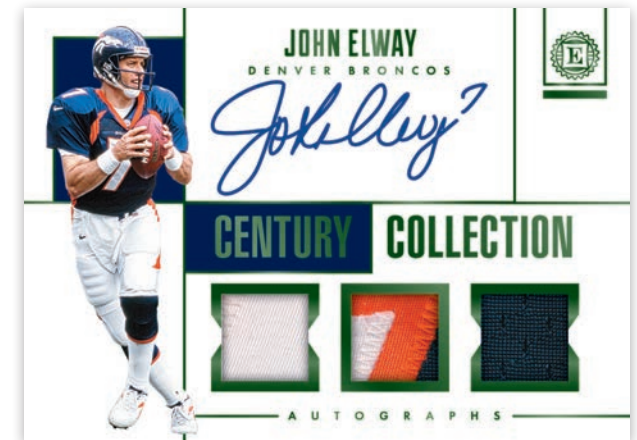

BASE

Look for a 100-card base set, which includes all the biggest and brightest names the NFL has to offer, find rare autographed versions of many of these base cards!

SUPERSCRIBE SIGNATURES EMERALD

Find increased veteran autograph content with Superscribe Signatures, which features on-card autographs from some of the top players in the NFL!

CENTURY COLLECTION AUTOGRAPHS EMERALD

New in 2019 find Century Collection Autographs, which includes three pieces of memorabilia and on-card autographs!

ROOKIE ENDORSEMENTS EMERALD

Hunt for on-card autographs cards from all the best young talent the NFL has to offer in Rookie Endorsements. Find ultra-rare inscribed cards with a personal touch from the athletes.