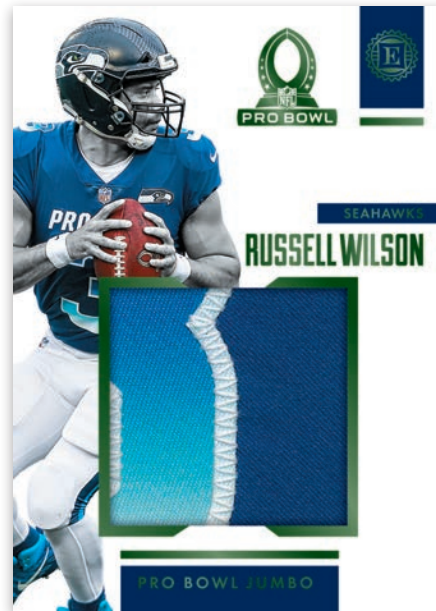

CENTURY COLLECTION AUTOGRAPHS EMERALD

New in 2019 find Century Collection Autographs, which includes three pieces of memorabilia and on-card autographs!

ROOKIE ENDORSEMENTS EMERALD

Hunt for on-card autographs cards from all the best young talent the NFL has to offer in Rookie Endorsements. Find ultra-rare inscribed cards with a personal touch from the athletes.

ROOKIE CAP PATCH AUTOGRAPHS EMERALD

Look for the Rookie Cap Patch autographs, which showcases the top NFL rookies with unique memorabilia swatches from player-worn hats!

ROOKIE NOTABLE SIGNATURES DIAMOND

Chase on-card autographs in Rookie Notable Signatures with rare inscribed cards from some of the top rookies in the NFL.

SUBSTANTIAL ROOKIE SWATCHES DIAMOND

Find oversized memorabilia cards in Substantial Rookie Swatches, look for rare prime versions and ultra-rare 1/1 NFL Shields!