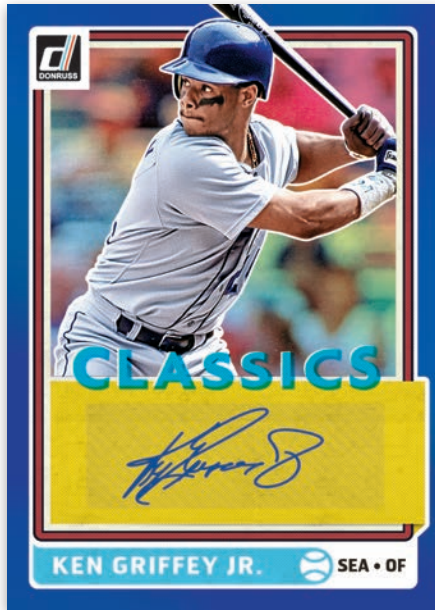

CLASSICS AUTOGRAPHS BLUE