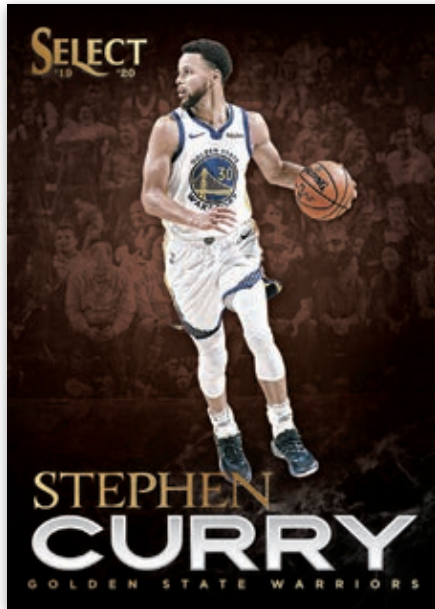

**COURTSIDE TIE-DYE PRIZMS**

Look for the following Courtside Prizms: Silver, Tie-Dye, Gold, Green, Black, and Zebra!

**ROOKIE JERSEY AUTOGRAPHS GOLD**

**ROOKIE JERSEY AUTOGRAPHS BLACK**

**ROOKIE JERSEY AUTOGRAPHS**

Collect the top rookies from the 2019 NBA Draft in Rookie Jersey Autographs! Look for the following tiers:  
Base, Purple, Tie-Dye, Gold, and Black! Tie-Dye, Gold, and Black all feature prime jersey swatches!