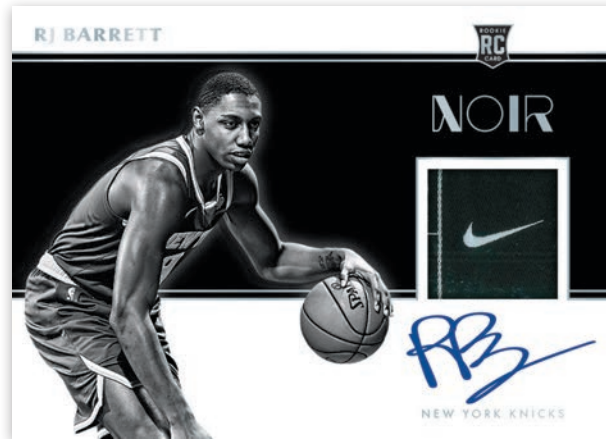

ROOKIE PATCH AUTOGRAPHS COLOR

ROOKIE PATCH AUTOGRAPHS BLACK AND WHITE TAGS

ROOKIE PATCH AUTOGRAPHS COLOR

Look for both Black and White and Color versions of the Rookie Patch Autographs! Each features either a prime swatch of jersey or a jersey tag! All Rookie Patch Autographs are signed on card and are limited to 99 or less!