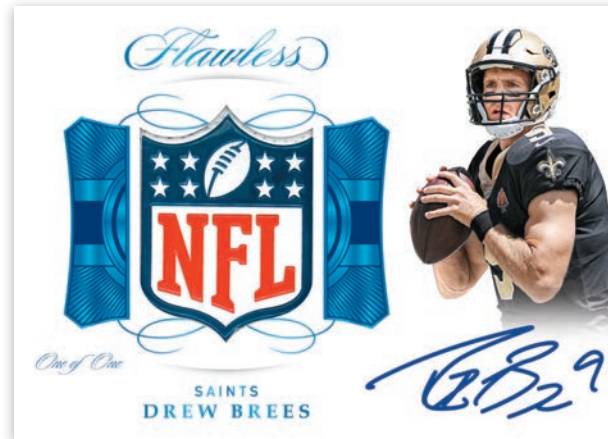

LEGENDS AQUAMARINE

Look for some of the greatest players in NFL history in Legends gem cards. Exclusive to 1st off the Line look for Aquamarine parallels 1 per box #’d /2.

SHIELD SIGNATURES

Look for rare 1/1 NFL Shield Signatures from some of the greatest current and retired players in league history!