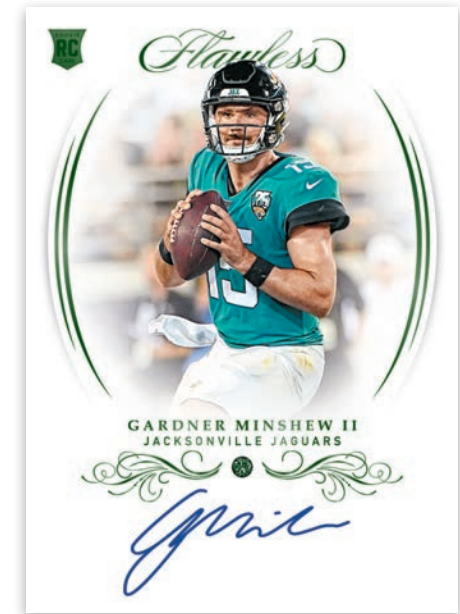

LEGENDS AQUAMARINE

Look for some of the greatest players in NFL history in Legends gem cards. Exclusive to 1st off the Line look for Aquamarine parallels 1 per box #’d /2.

SHIELD SIGNATURES

Look for rare 1/1 NFL Shield Signatures from some of the greatest current and retired players in league history!

ROOKIE GEM SIGNATURES EMERALD

Find on-card rookie autographs with gems embedded in every cards. Look for rookies, including Gardner Minshew II, Kyler Murray, Nick Bosa, Daniel Jones, and many more!

FLAWLESS DUAL AUTOGRAPHS PLATINUM