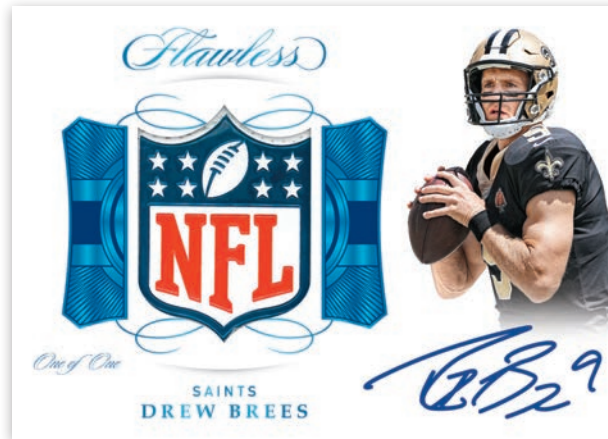

LEGENDS RUBY

Look for some of the greatest players in NFL history in Legends gem cards. Each cards is max #’d to 20 and includes an embedded gem stone.

SHIELD SIGNATURES

Look for rare 1/1 NFL Shield Signatures from some of the greatest current and retired players in league history!

ROOKIE GEM SIGNATURES EMERALD

Find on-card rookie autographs with gems embedded in every cards. Look for rookies, including Gardner Minshew II, Kyle Murray, Nick Bosa, Daniel Jones, and many more!

FLAWLESS DUAL AUTOGRAPHS PLATINUM