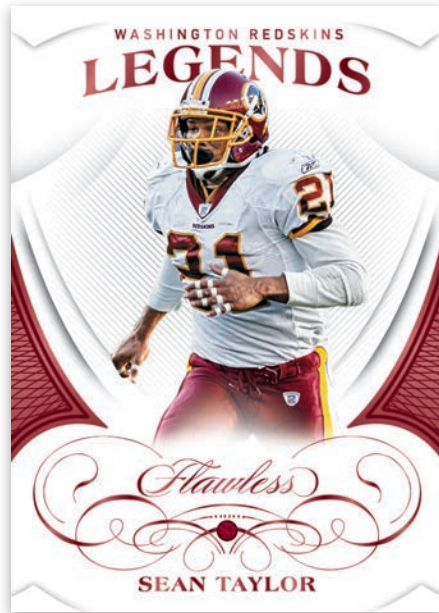

LEGENDS RUBY

Look for some of the greatest players in NFL history in Legends gem cards. Each cards is max #’d to 20 and includes an embedded gem stone.

SHIELD SIGNATURES

Look for rare 1/1 NFL Shield Signatures from some of the greatest current and retired players in league history!

ROOKIE GEM SIGNATURES EMERALD

Find on-card rookie autographs with gems embedded in every cards. Look for rookies, including Gardner Minshew II, Kyle Murray, Nick Bosa, Daniel Jones, and many more!

FLAWLESS DUAL AUTOGRAPHS PLATINUM