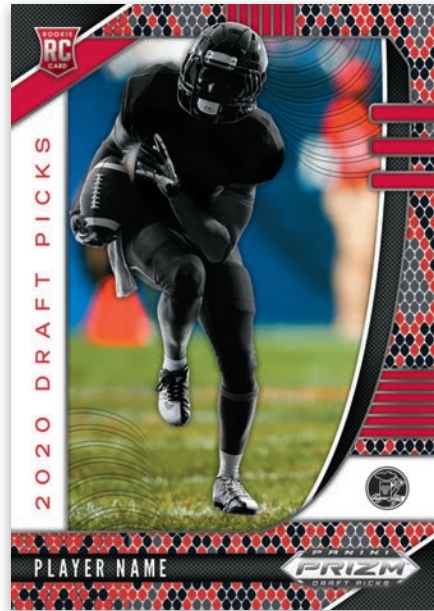

FOTL EXCLUSIVE
**DRAFT PICKS PRIZM
GREEN ICE AUTOGRAPHS**

**DRAFT PICKS PRIZM
SILVER AUTOGRAPHS**

**DRAFT PICKS PRIZMS
GOLD AUTOGRAPHS**

In Draft Picks Prizms Autographs, you'll be able to collect the first autographs from all the top picks in the 2020 draft, which are featured on our highly collectible opti-chrome cards. Look for these to appear on 14 different parallels, most of which are hobby-exclusive!

COLOR BLAST

Quickly turning into a fan favorite, look for rare Color Blast inserts of the top players from this year's draft!

DRAFT PICKS PRIZMS RED AND BLACK SNAKE SKIN

Loaded with 50 of the top prospects, Draft Picks will showcase each of them in 16 different parallels!