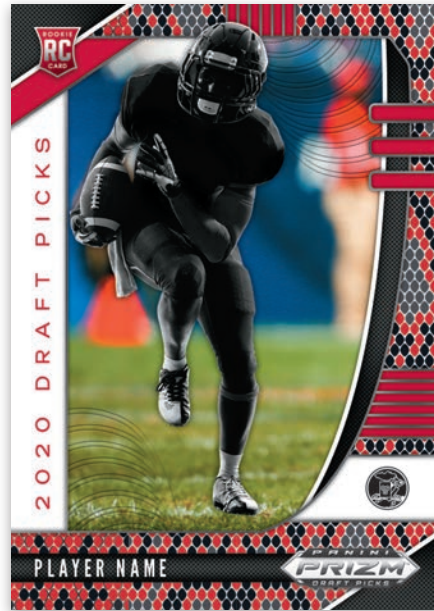

**DRAFT PICKS PRIZM
MOJO AUTOGRAPHS**

**DRAFT PICKS PRIZM
SILVER AUTOGRAPHS**

**DRAFT PICKS PRIZMS
GOLD AUTOGRAPHS**

In Draft Picks Prizms Autographs, you'll be able to collect the first autographs from all the top picks in the 2020 draft, which are featured on our highly collectible opti-chrome cards. Look for these to appear on 13 different parallels, most of which are hobby-exclusive!

COLOR BLAST

Quickly turning into a fan favorite, look for rare Color Blast inserts of the top players from this year's draft!

DRAFT PICKS PRIZMS RED AND BLACK SNAKE SKIN

Loaded with 50 of the top prospects, Draft Picks will showcase each of them in 16 different parallels!