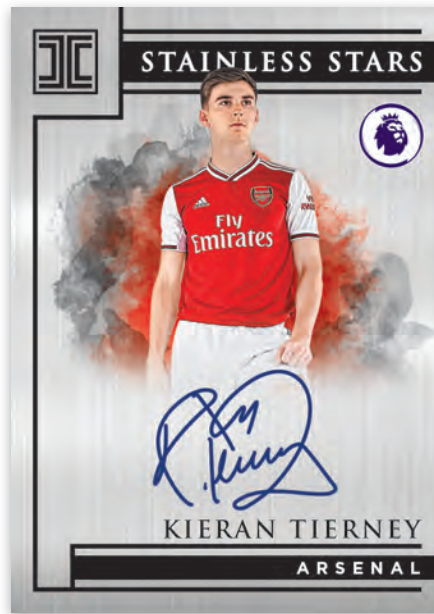

PANINI

BASE

Find a 100-card base set that showcases stars of the Premier League!

STAINLESS STARS SIGNATURES

Every box of Impeccable delivers 1 insert, on average. Look for Stainless Stars, a special set printed on steel! Be on the lookout for rare autographed versions #’d/25!

ROOKIE METAL

Find 25 top up-and-coming players in Rookie Metal!

IMPECCABLE JERSEY NUMBER AUTOGRAPHS

Look for the iconic Jersey Number autographs insert, featuring a stunning die-cut window! Each card is numbered to the player's jersey number!