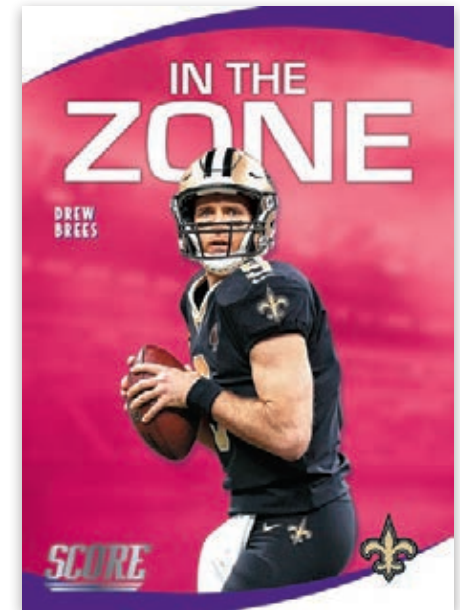

IN THE ZONE

In the Zone features a star-studded roster of players who are known for their unmatched talent on the field!