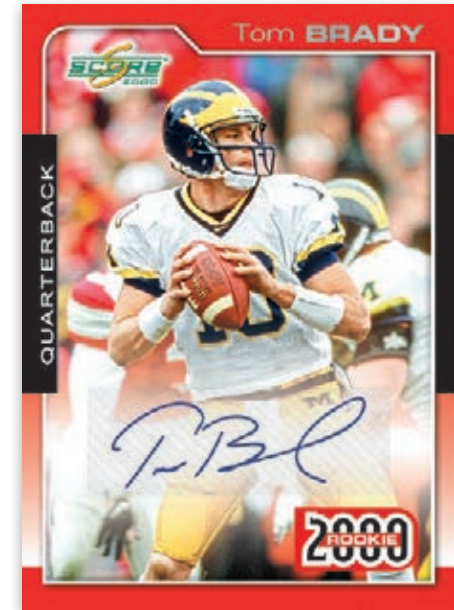

**BASE**

Score Base utilizes dynamic action photography to create a classic look that is sure to be favorite with collectors.

*FAT PACK EXCLUSIVE*

**BASE RED**

Our Base and Rookies will have exclusive color parallels found only in retail products, so collectors of all budgets can hunt for their favorite players.

*BLASTER EXCLUSIVE*

**ROOKIES GOLD**

Score Rookies offers collectors their first chance at getting their favorite new rookie's first officially licensed rookie card.

**BASE SIGNATURES**

Base Signatures utilizes the same dynamic action photography as the Base, creating a classic signature card for some of the top veteran talent in the NFL.

**ROOKIES SIGNATURES GREEN**

Rookie Signatures offers collectors of both college and NFL a unique chance to get their hands on the rookie's first officially licensed rookie signature card, while still showcasing the player's college team.

**TOM BRADY SCORE TRIBUTE AUTOGRAPHS 2000**

Honoring the illustrious career of the great Tom Brady, Score introduces a brand new Tom Brady Score Tribute set, chronicling 20 years of Tom Brady Score cards. With auto parallels of each year, this figures to be one of the biggest chases in Score history.