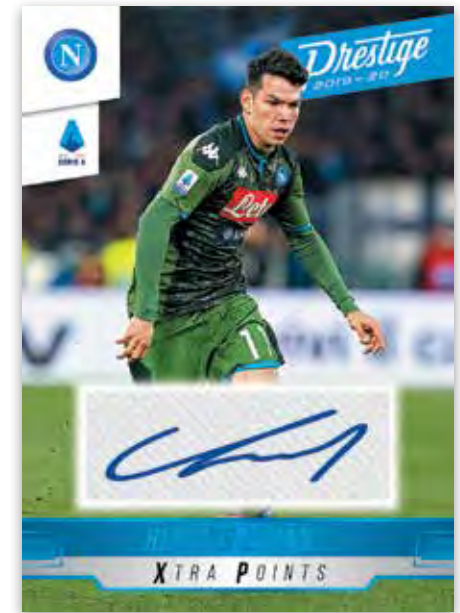

**PANINI**

**BASE PRESTIGE**

The Chronicles Base Set features all 20 clubs in Italy's Serie A and 100 of its best players!

*HOBBY EXCLUSIVE*

**BASE PRESTIGE XTRA POINTS RED**

*HOBBY EXCLUSIVE*

**BASE PRESTIGE XTRA POINTS SIGNATURES PLATINUM**

There are three special autograph parallels of the Chronicles Base Set to collect, featuring some of the best footballers in the world! Watch for Base Set auto parallels of Hirving Lozano, Cristiano Ronaldo, Stefano Sturaro, and Aaron Ramsey, among others!