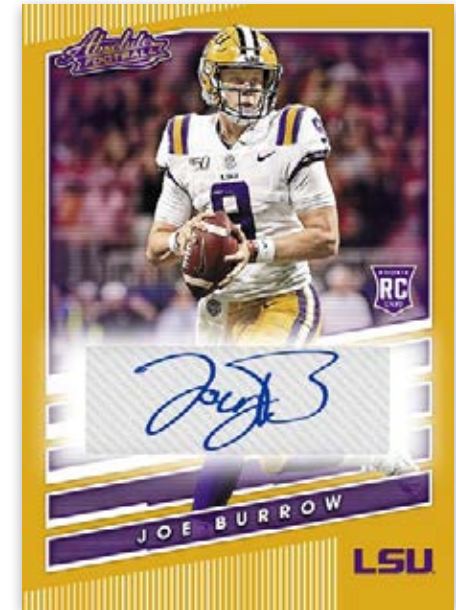

SELECT DRAFT PICKS CRACKED ICE

ELITE ROOKIES GOLD

DONRUSS RATED ROOKIES DRAFT PICKS PRESS PROOF BLACK

Not only does 2020 Chronicles Draft Picks feature cards from over 20 different sets, but it utilizes multiple card stocks as well. Look for traditional C2S, Holographic and Opti-Chrome spread throughout the program!

**DONRUSS OPTIC RATED ROOKIES
DRAFT PICKS MOJO**

SPECTRA DRAFT PICKS SIGNATURES

**ABSOLUTE ROOKIES SIGNATURES
SPECTRUM GOLD**

Hunt for autographs from all of the top draft picks in 2020 Chronicles.
With numerous sets available, there's sure to be something that every collector will love!

ALMA MATER MATERIALS PRIME

CROWN ROYAL COLLEGIATE SILHOUETTES PRIME

SPECTRA DRAFT PICKS PATCH AUTOGRAPHS NEON PINK

Whether you prefer the look of a memorabilia card or you like an autograph attached, you'll find plenty of both in this program. With 3 sets using mem only and 7 combining autographs and mem, you'll be able to find plenty of cards featuring pieces from your favorite players!