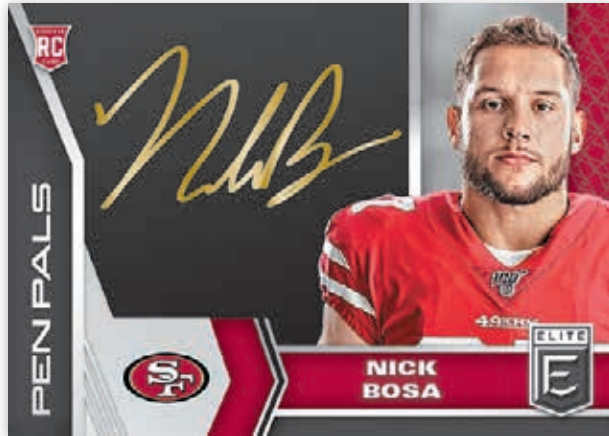

FOTL

ROOKIES GOLD

Find the top talent from the 2020 NFL Draft in this 100-card rookie set. Look for the all-new Razzle Dazzle parallel!

FOTL

BASE GOLD

The Elite Base includes 100 of the best current and retired NFL players. Find die-cut versions of Aspirations and Status!

FOTL

TURN OF THE CENTURY AUTOGRAPHS BLACK GOLD

Turn of the Century Autographs features the first autographs of the 2020 NFL Rookies in their pro uniforms! This FOTL exclusive is #d/25 or less!

FOTL

PEN PALS BLACK GOLD

Pen Pals features bold on-card autographs of the top rookies from the 2020 NFL Draft in stunning gold ink!

BACK TO THE FUTURE SIGNATURES

Back to the Future has long been a staple in Elite, look for this vibrant autograph set to return in 2020!