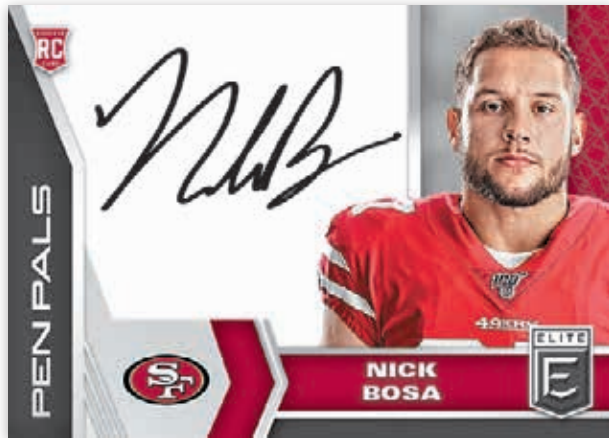

## ROOKIES

---

Find the top talent from the 2020 NFL Draft in this 100-card rookie set. Look for the all-new Razzle Dazzle parallel!

---

## BASE

---

The Elite Base includes 100 of the best current and retired NFL players. Find die-cut versions of Aspirations and Status!

---

## TURN OF THE CENTURY AUTOGRAPHS BLUE

---

Turn of the Century Autographs features the first autographs of the 2020 NFL Rookies in their pro uniforms!

---

## PEN PALS BLACK INK

Pen Pals features bold on-card autographs of the top rookies from the 2020 NFL Draft with black, blue, green, red and the new purple ink variations!