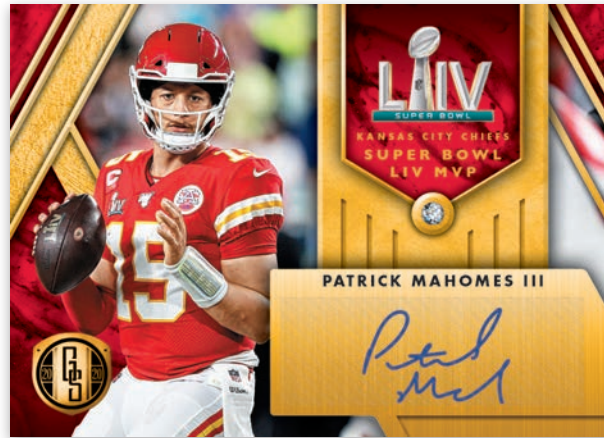

SUPER BOWL DIAMOND SIGNATURES

Super Bowl Diamond Signatures features a real diamond embedded in the card with an autograph from a Super Bowl Champion. Cards are max numbered to only 5 copies.