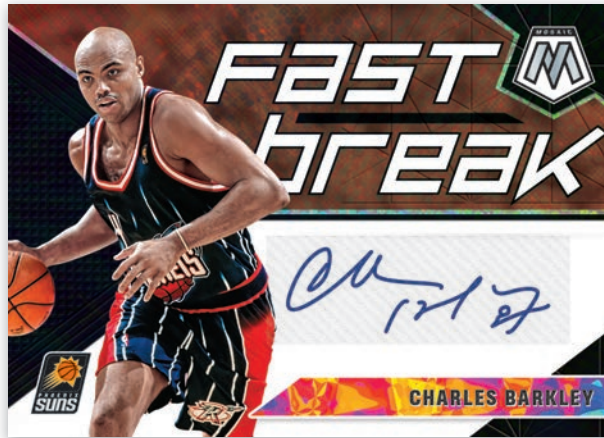

FAST BREAK EXCLUSIVE

AUTOGRAPHS FAST BREAK BLACK