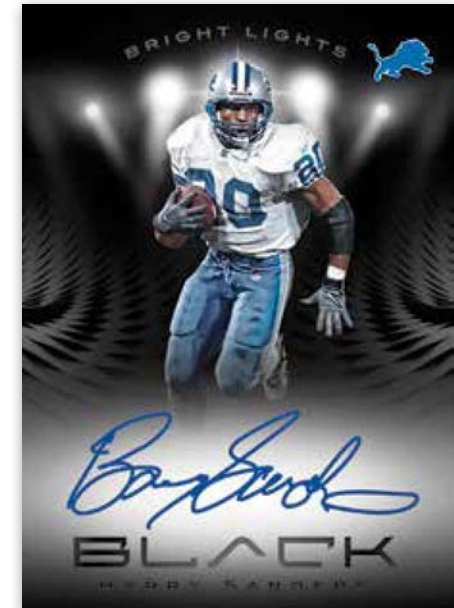

BASE RUBY

Chase a 100-card base set, which includes all top current and retired stars in the NFL. Exclusive to FOTL look for Ruby parallels 1 per box #d /7.

ROOKIE INFLUX MEMORABILIA

Look for oversized rookie jersey cards of the top up and coming talent the NFL has to offer in Rookie Influx Memorabilia.

FUTURISTIC EMERALD

Chase colorful memorabilia cards of top players in the NFL with Futuristic!

MIDNIGHT SIGNATURES

Chase the 1 of 1 Midnight Signatures on-card autographs of only the greatest players in the NFL.

CAPSTONES GOLD

New to Black Football look for the popular Capstones autographs, which feature 4 pieces of memorabilia and an on-card autographs.

BRIGHT LIGHTS SIGNATURES

2020 Black Football has more on-card autographs than ever before, chase stunning new autographed inserts with Bright Lights Signatures.