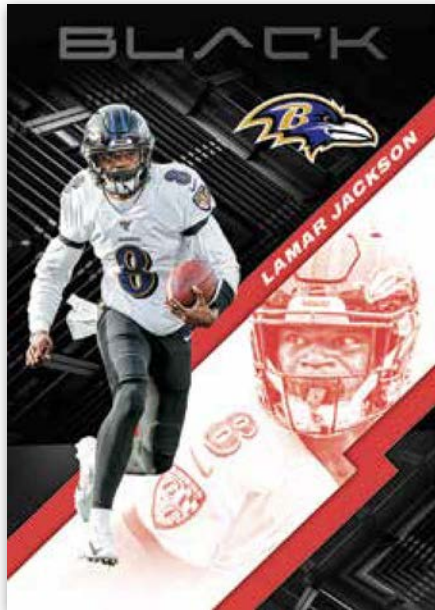

PANINI AMERICA, INC.

BLACK

RUSSELL WILSON

2020 **BLACK** FOOTBALL

NFL TRADING CARDS · 1ST OFF THE LINE

PANINI

All information is accurate at the time of posting - content is subject to change. Card images are solely for the purpose of design display.
Actual images used on cards to be determined. 帕尼尼 © 2020 Panini America, Inc. Printed in the USA.

BASE RUBY

Chase a 100-card base set, which includes all top current and retired stars in the NFL. Exclusive to FOTL look for Ruby parallels 1 per box #d /7.

ROOKIE INFLUX MEMORABILIA

Look for oversized rookie jersey cards of the top up and coming talent the NFL has to offer in Rookie Influx Memorabilia.

FUTURISTIC EMERALD

Chase colorful memorabilia cards of top players in the NFL with Futuristic!

MIDNIGHT SIGNATURES

Chase the 1 of 1 Midnight Signatures on-card autographs of only the greatest players in the NFL.