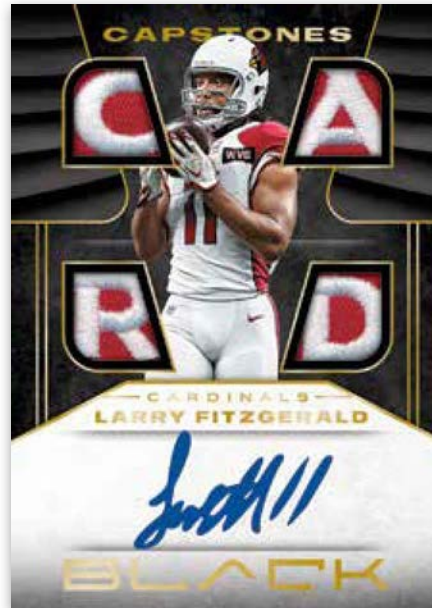

BASE RUBY

Chase a 100-card base set, which includes all top current and retired stars in the NFL. Exclusive to FOTL look for Ruby parallels 1 per box #d /7.

ROOKIE INFLUX MEMORABILIA

Look for oversized rookie jersey cards of the top up and coming talent the NFL has to offer in Rookie Influx Memorabilia.

FUTURISTIC EMERALD

Chase colorful memorabilia cards of top players in the NFL with Futuristic!

MIDNIGHT SIGNATURES

Chase the 1 of 1 Midnight Signatures on-card autographs of only the greatest players in the NFL.

CAPSTONES GOLD

New to Black Football look for the popular Capstones autographs, which feature 4 pieces of memorabilia and an on-card autographs.

BRIGHT LIGHTS SIGNATURES

2020 Black Football has more on-card autographs than ever before, chase stunning new autographed inserts with Bright Lights Signatures.

SELLING POINTS

- Black Football is loaded with new and improved content, more rookies and more inserts than ever before.
- Exclusive to First off the Line look for 1 Ruby Rookie Patch Autograph #'d /12 and 1 Ruby parallel #'d /7!
- Look for limited memorabilia cards 1 per box, with Futuristic, Rookie Influx and Jet Black Materials!
- New in 2020 look for Super Bowl Teammates Dual and Triple Autographs!
- Chase on-card autographs with Midnight Signatures, Capstones, Brights Lights Signatures, Storm Signatures and Shadow Ink.