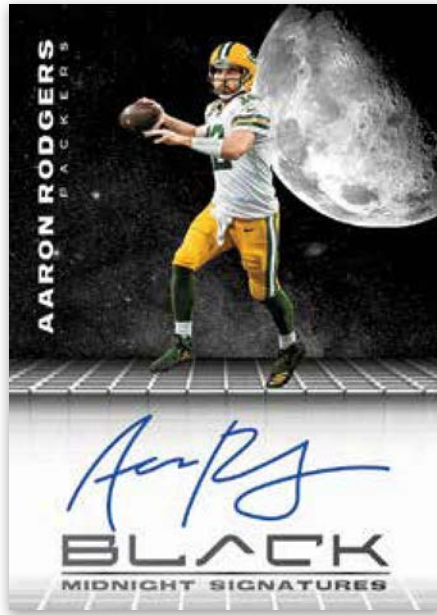

BASE RUBY

Chase a 100-card base set, which includes all top current and retired stars in the NFL. Exclusive to FOTL look for Ruby parallels 1 per box #d /7.

ROOKIE INFLUX MEMORABILIA

Look for oversized rookie jersey cards of the top up and coming talent the NFL has to offer in Rookie Influx Memorabilia.

FUTURISTIC EMERALD

Chase colorful memorabilia cards of top players in the NFL with Futuristic!

MIDNIGHT SIGNATURES

Chase the 1 of 1 Midnight Signatures on-card autographs of only the greatest players in the NFL.

CAPSTONES GOLD

New to Black Football look for the popular Capstones autographs, which feature 4 pieces of memorabilia and an on-card autographs.

BRIGHT LIGHTS SIGNATURES

2020 Black Football has more on-card autographs than ever before, chase stunning new autographed inserts with Bright Lights Signatures.