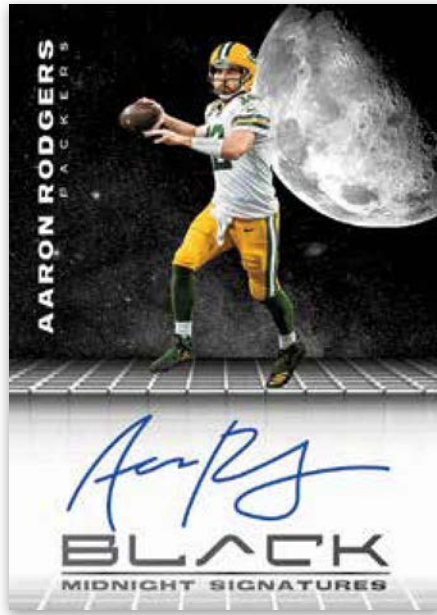

BASE

Chase 100-card base set, which includes all top current and retired stars in the NFL.

ROOKIE INFLUX MEMORABILIA

Look for oversized rookie jersey cards in Rookie Influx Memorabilia.

FUTURISTIC EMERALD

Chase colorful memorabilia cards of top players in the NFL with Futuristic!

MIDNIGHT SIGNATURES

Chase the 1 of 1 Midnight Signatures on-card autographs of only the greatest players in the NFL.

CAPSTONES GOLD