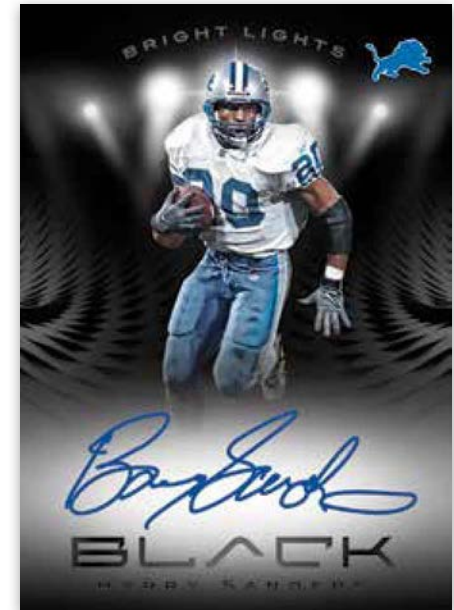

Chase colorful memorabilia cards of top players in the NFL with Futuristic!

MIDNIGHT SIGNATURES

Chase the 1 of 1 Midnight Signatures on-card autographs of only the greatest players in the NFL.

CAPSTONES GOLD

New to Black Football look for the popular Capstones autographs, which feature 4 pieces of memorabilia and an on-card autographs.

BRIGHT LIGHTS SIGNATURES

More on-card autographs than ever before, chase stunning new inserts with Bright Lights Signatures.