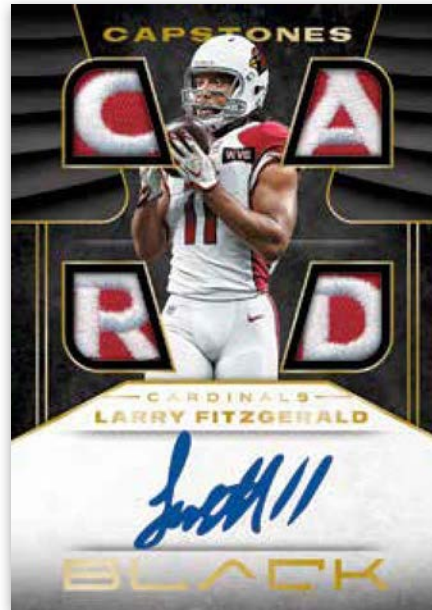

BASE

Chase 100-card base set, which includes all top current and retired stars in the NFL.

ROOKIE INFLUX MEMORABILIA

Look for oversized rookie jersey cards in Rookie Influx Memorabilia.

FUTURISTIC EMERALD

Chase colorful memorabilia cards of top players in the NFL with Futuristic!

MIDNIGHT SIGNATURES

Chase the 1 of 1 Midnight Signatures on-card autographs of only the greatest players in the NFL.

CAPSTONES GOLD

New to Black Football look for the popular Capstones autographs, which feature 4 pieces of memorabilia and an on-card autographs.

BRIGHT LIGHTS SIGNATURES

More on-card autographs than ever before, chase stunning new inserts with Bright Lights Signatures.

BOX BREAK

- 1 ROOKIE PATCH AUTOGRAPH
- 1 ADDITIONAL AUTOGRAPH
- 1 MEMORABILIA
- 1 BASE
- 1 PARALLEL

SELLING POINTS

- Black Football is loaded with new and improved content, more rookies and more inserts than ever before.
- Find 1 Rookie Patch Autograph, 1 Additional autograph, 1 memorabilia, 1 base and 1 parallel per box!
- Look for limited memorabilia cards 1 per box, with Futuristic, Rookie Influx and Jet Black Materials!
- New in 2020 look for Super Bowl Teammates Dual and Triple Autographs!
- Chase on-card autographs with Midnight Signatures, Capstones, Brights Lights Signatures, Storm Signatures and Shadow Ink.