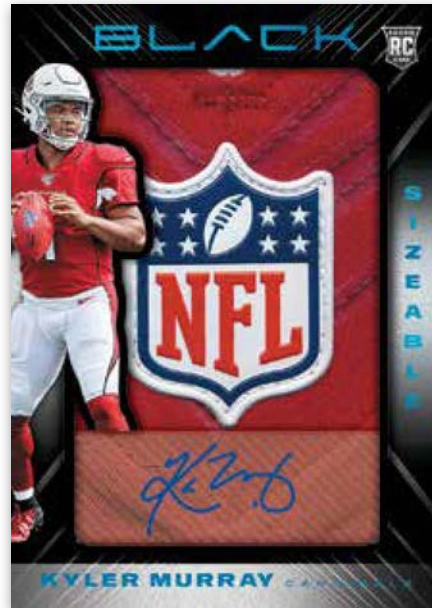

New to Black Football look for the popular Capstones autographs, which feature 4 pieces of memorabilia and an on-card autographs.

BRIGHT LIGHTS SIGNATURES

More on-card autographs than ever before, chase stunning new inserts with Bright Lights Signatures.

ROOKIE PATCH AUTOGRAPHS GOLD

Find Rookie Patch Autographs with oversized pieces of prime memorabilia, signed in white ink!

SIZEABLE SIGNATURES ROOKIE JERSEY PLATINUM

Look for oversized jersey/patch autographs in Sizeable Signatures Rookie Jerseys, find all the top rookies from the 2020 NFL Draft.

SIZEABLE SIGNATURES JERSEY

Find silhouette autograph jerseys in Sizeable Signatures, chase all time greats as well as the current stars of the NFL.

HOBBY CONFIGURATION

- **5 CARDS** PER PACK
- **1 PACK** PER BOX
- **12 BOXES** PER CASE