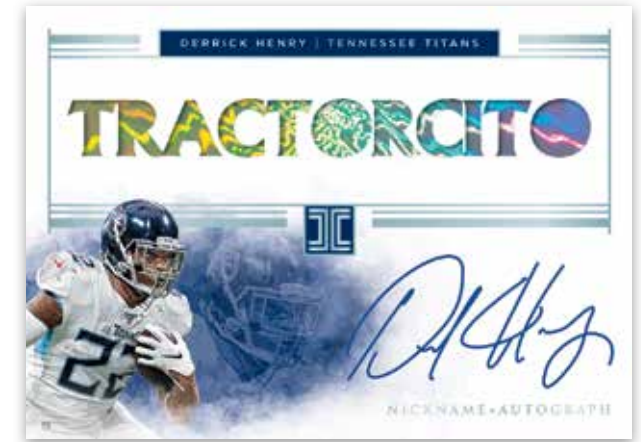

IMPECCABLE NICKNAME AUTOGRAPHS

New to Impeccable in 2020, Impeccable Nickname Autographs features on-card autographs of some of the best players in the game.