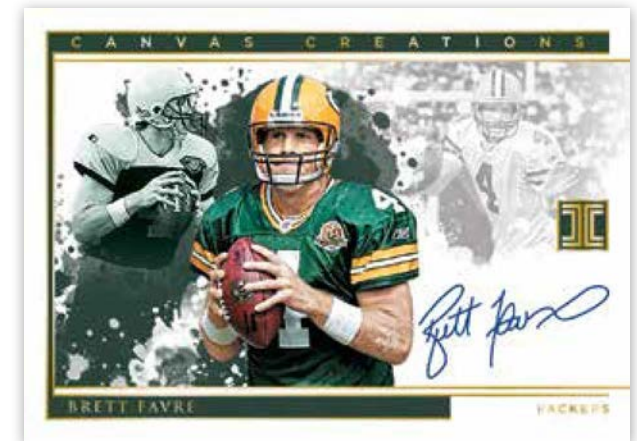

## INDELIBLE INK

A set for all collectors, Indelible Ink boasts a checklist of stars, both current and retired, and features an on-card autograph.

## IMPECCABLE VICTORY SILVER

Some victories are good, others are impeccable, Impeccable Victory Features on-card autographs of some of the greatest players in NFL history, highlighting the games that made them legends.

**ELEGANCE ROOKIE HELMET AND TEAM LOGO**

Elegance Rookie Helmet and Patch Autographs features some of the most unique mem combinations across all our products, highlighted by the top rookies of the 2020 Draft. This on-card autograph set has 6 unique variations, all of which are sure to be a chase for collectors.