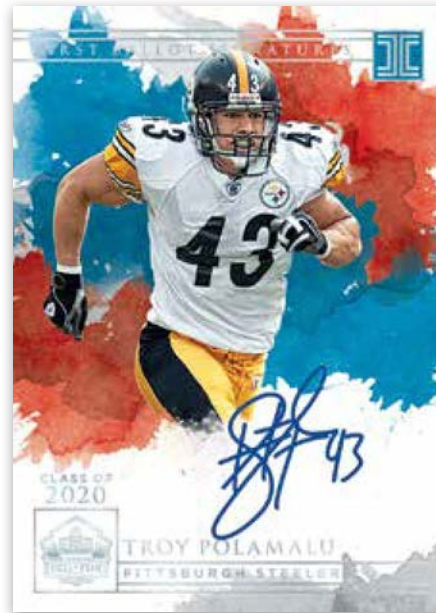

## IMPECCABLE VICTORY SILVER

Some victories are good, others are impeccable, Impeccable Victory Features on-card autographs of some of the greatest players in NFL history, highlighting the games that made them legends.

## CANVAS CREATIONS GOLD

A growing favorite of Impeccable, look for Canvas Creations, which include on-card autographs (max #d /49) and parallel to Silver (max #d /25), Gold (max #d /10), and Platinum (#d 1/1).

**ELEGANCE ROOKIE HELMET AND TEAM LOGO**

Elegance Rookie Helmet and Patch Autographs features some of the most unique mem combinations across all our products, highlighted by the top rookies of the 2020 Draft. This on-card autograph set has 6 unique variations, all of which are sure to be a chase for collectors.