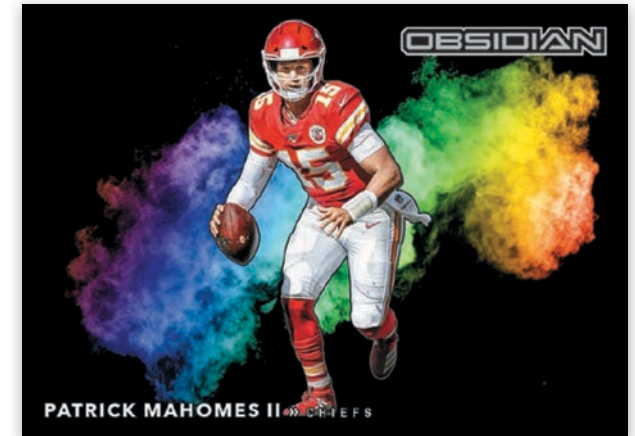

OBSIDIAN FOOTBALL

2020 NFL TRADING CARDS · 1ST OFF THE LINE

BASE PURPLE FLOOD

Look for a 100-card base set that includes all the best current and retired legends in the NFL! Look for 1 Purple Flood parallel #d /16 in every 1st off the line Box!

**VOLCANIC MATERIALS ELECTRIC ETCH
BLUE FINITE**

Look for jumbo memorabilia rookie cards in Volcanic Materials, these parallel to prime and super prime versions that include the 1/1 NFL Shield!

GALAXY GEAR ELECTRIC ETCH RED

Chase out-of-this-world memorabilia cards with Galaxy Gear, find all the best and brightest stars the NFL has to offer in this colorful memorabilia card.

SUPERNOVA

Hunt for stunning die-cut inserts including the colorful Supernova!

**ROOKIE ERUPTION ELECTRIC ETCH
BLUE FINITE**

Find oversized rookie memorabilia cards in Rookie Eruption, which parallel to prime versions all the way down to the Nike Swoosh 1/1 Blue Finite!

COLOR BLAST BLACK