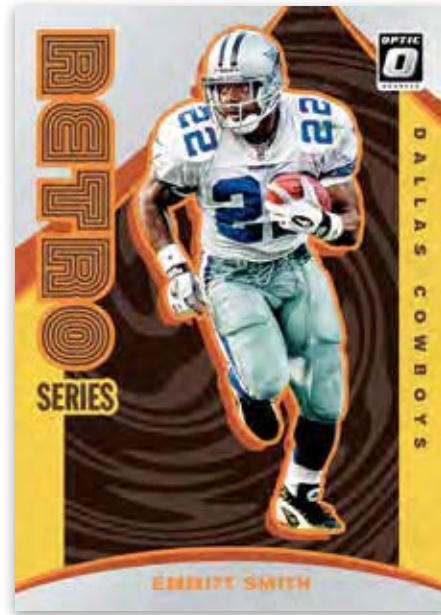

RETRO SERIES

Find old-school greats of the gridiron in this new insert. Find 20 of the NFL's most iconic players!