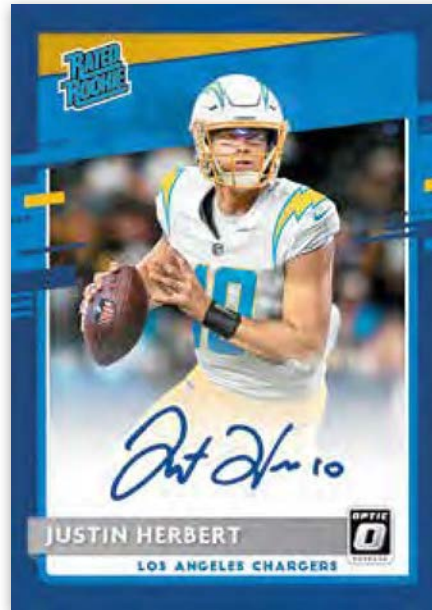

**BASE**

Look for a 100-card base set, which features all the best stars the NFL has to offer.

*HOBBY*

**RATED ROOKIES GOLD**

Find 100 of the NFL's top newcomers in Rookies.

*HOBBY*

**RATED ROOKIES AUTOGRAPHS BLACK PANDORA**

Find one of the most sought after autographs of the year. Look for bold on-card autographs on this iconic Rated Rookie design!

HOBBY

**ROOKIE PATCH AUTOGRAPHS**

Look for all the top rookie talent in this Rookie Patch Autograph, sequentially #’d/25!

Look for this exciting SP insert to make its return in 2020. Find 20 of the league's most exciting players.

DOWNTOWN

Back for more, Downtown delivers one of the year's funnest designs! Look for Veterans, Rookies, and Super Bowl Champions!