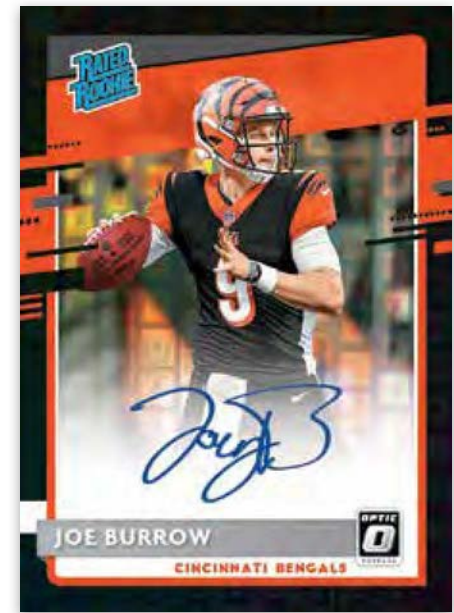

**BASE**

Look for a 100-card base set, which features all the best stars the NFL has to offer.

*HOBBY*

**RATED ROOKIES GOLD**

Find 100 of the NFL's top newcomers in Rookies.

*HOBBY*

**RATED ROOKIES AUTOGRAPHS BLACK PANDORA**

Find one of the most sought after autographs of the year. Look for bold on-card autographs on this iconic Rated Rookie design!

HOBBY

**ROOKIE PATCH AUTOGRAPHS**

Look for all the top rookie talent in this Rookie Patch Autograph, sequentially #’d/25!