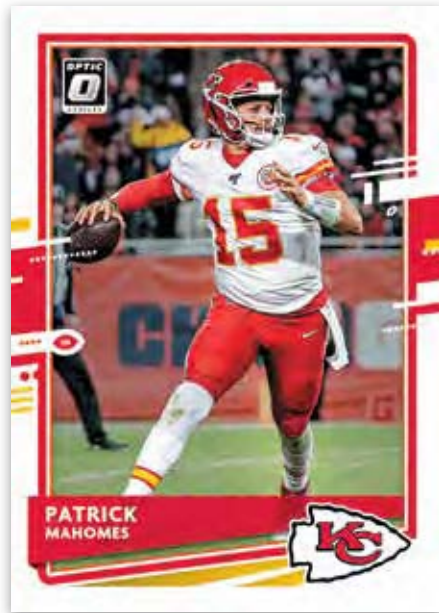

PANINI AMERICA, INC.

PATRICK MAHOMES II

JOE BURROW

2020 **DONRUSS OPTIC** FOOTBALL

NFL TRADING CARDS · MJH HANGER BOX

PANINI

All information is accurate at the time of posting - content is subject to change. Card images are solely for the purpose of design display.
Actual images used on cards to be determined. 帕尼尼 © 2020 Panini America, Inc. Printed in the USA.

BASE

Look for a 100-card base set, which features all the best stars the NFL has to offer.

MJH HANGER BOX

RATED ROOKIES BLUE SCOPE

Find 100 of the NFL's top newcomers in Rookies.

MJH HANGER BOX

RATED ROOKIES VARIATION

DOWNTOWN

For the first time at Retail, Downtown delivers one
of the year's funnest designs! Look for Veterans,
Rookies, and Super Bowl Champions!

RETRO SERIES

Find old-school greats of the gridiron in this new insert. Find 20 of the NFL's most iconic players!