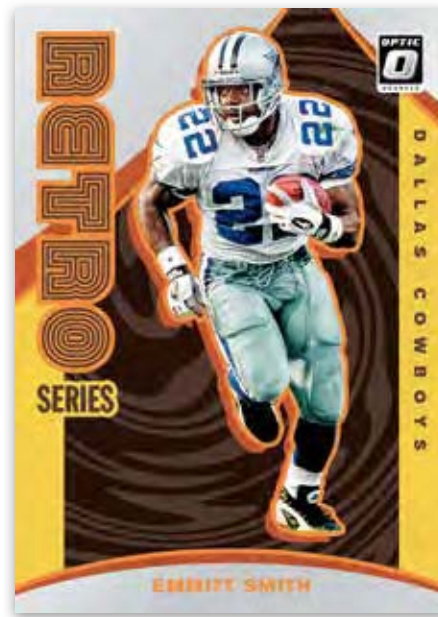

RETRO SERIES

Find old-school greats of the gridiron in this new insert. Find 20 of the NFL's most iconic players!