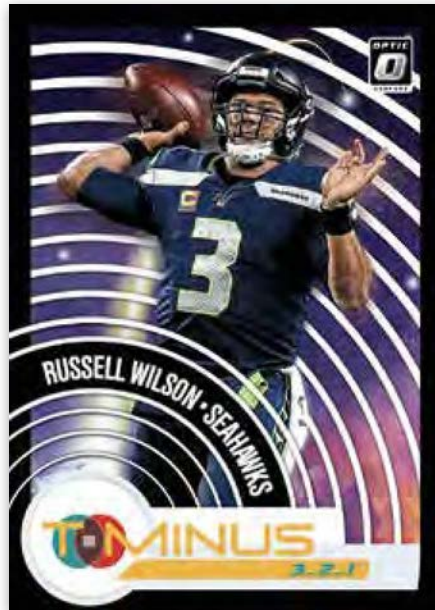

BASE

Look for a 100-card base set, which features all the best stars the NFL has to offer.

MJH HANGER BOX

RATED ROOKIES BLUE SCOPE

Find 100 of the NFL's top newcomers in Rookies.

MJH HANGER BOX

RATED ROOKIES VARIATION

Find the Rated Rookies Variation, exclusive to MJH Hanger Box!

T-MINUS 3...2...1

Look for the launch of this new Optic insert!
Find the league's strongest arms in this 10-card set!

THE ROOKIES

Collect the top 20 Rookies of the
2020 NFL Draft in the historic The Rookies insert!

DOWNTOWN

For the first time at Retail, Downtown delivers one
of the year's funnest designs! Look for Veterans,
Rookies, and Super Bowl Champions!

RETRO SERIES

Find old-school greats of the gridiron in this new insert. Find 20 of the NFL's most iconic players!