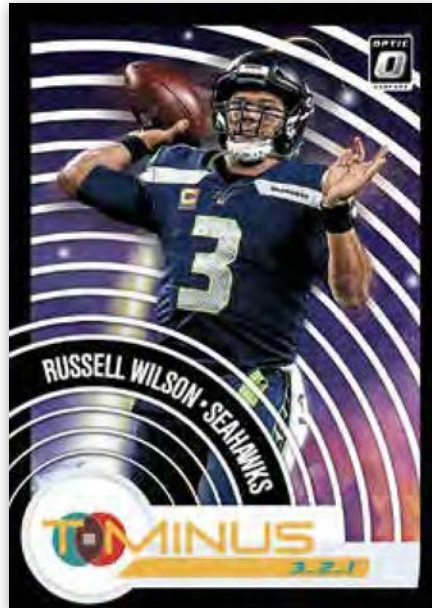

T-MINUS 3...2...1

Look for the launch of this new Optic insert!
Find the league's strongest arms in this 10-card set!