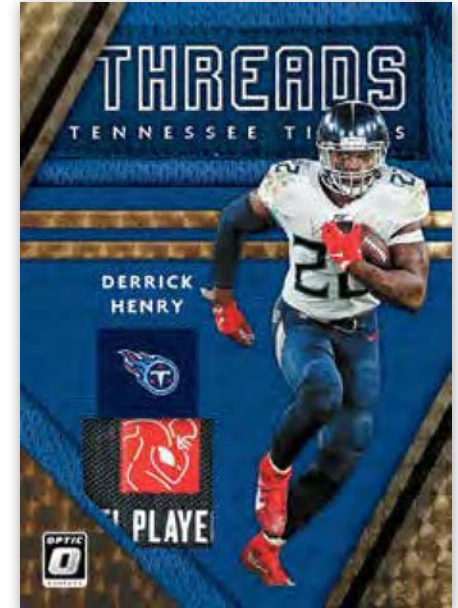

Find Rookie Phenoms Horizontal comes fully loaded with 42 of the year's top rookies, exclusive to Excell Blaster! Find prime parallels sequentially numbered to 50 and 1/1!

EXCELL MEGA BOX EXCLUSIVE
**RATED ROOKIES AUTOGRAPHS
BRONZE**

Find Rated Rookies Autographs Bronze
exclusive to the Excell Mega Box!

EXCELL MEGA BOX EXCLUSIVE
BASE ORANGE SCOPE

Find the Orange Scope parallel, #d/79,
exclusive to the Excell Mega Box!

EXCELL MEGA BOX EXCLUSIVE
DONRUSS THREADS GOLD VINYL