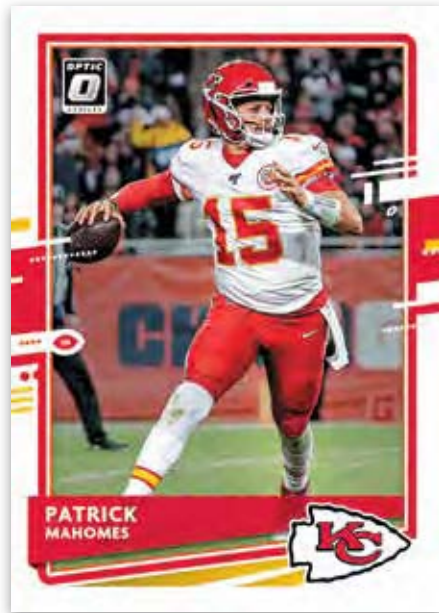

PANINI AMERICA, INC.

PATRICK MAHOMES II

JOE BURROW

2020 DONRUSS OPTIC FOOTBALL

NFL TRADING CARDS · RETAIL EXCELL

PANINI

All information is accurate at the time of posting - content is subject to change. Card images are solely for the purpose of design display.
Actual images used on cards to be determined. 帕尼尼 © 2020 Panini America, Inc. Printed in the USA.

BASE

Look for a 100-card base set, which features all the best stars the NFL has to offer.

EXCELL BLASTER EXCLUSIVE

RATED ROOKIES PINK

Find 100 of the NFL's top newcomers in Rookies.

BLASTER EXCLUSIVE

ROOKIE PHENOMS HORIZONTAL GOLD VINYL