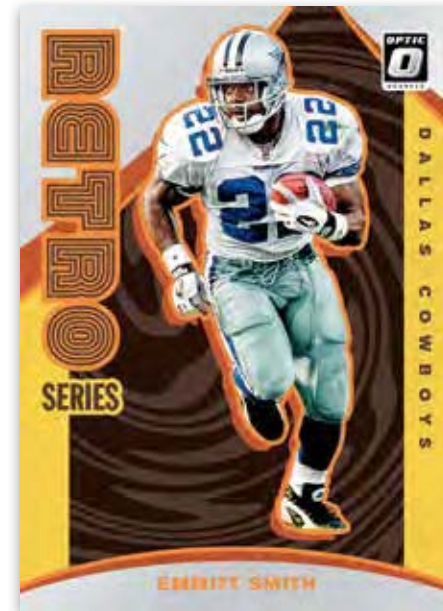

RETRO SERIES

Find old-school greats of the gridiron in this new insert. Find 20 of the NFL's most iconic players!