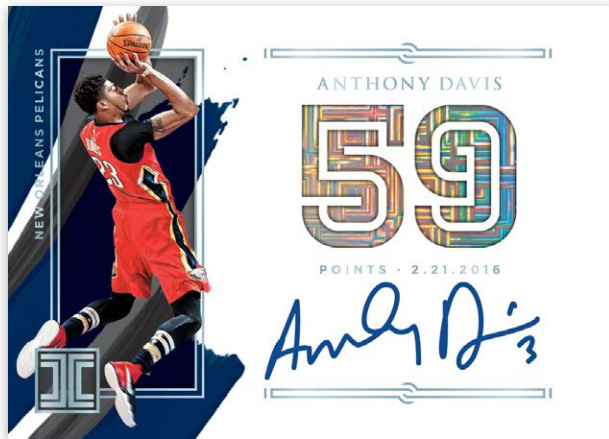

All information is accurate at the time of posting – content is subject to change. Card images are solely for the purpose of design display. Actual images used on cards to be determined.

**ELEGANCE ROOKIE JERSEY
AUTOGRAPHS HOLO SILVER**

**ELEGANCE ROOKIE JERSEY
AUTOGRAPHS PLATINUM**

**ELEGANCE ROOKIE JERSEY
AUTOGRAPHS HOLO GOLD**

Elegance Rookie Jersey Autographs are back, including the One-of-a-Kind Platinum Parallel!
Find RPAs of the top rookies from the 2020 NBA Draft featuring on-card autographs!