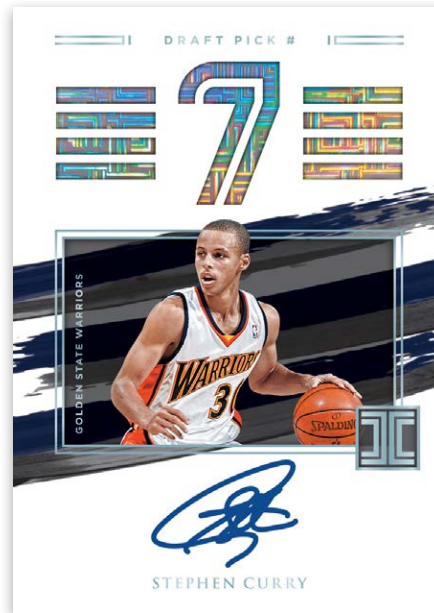

IMPECCABLE DRAFT PICK AUTOGRAPHS