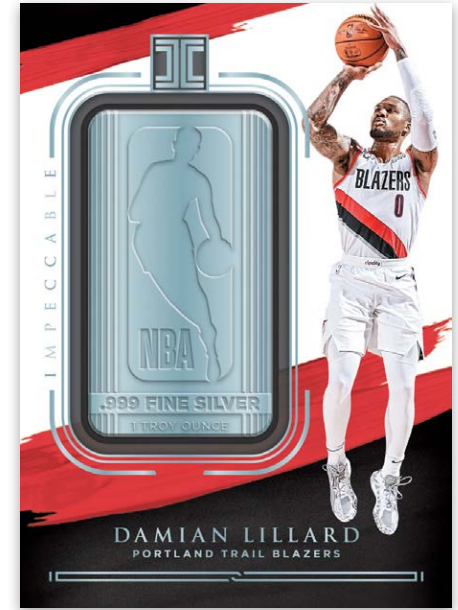

**ELEGANCE ROOKIE JERSEY
AUTOGRAPHS PLATINUM**

**ELEGANCE ROOKIE JERSEY
AUTOGRAPHS HOLO GOLD**

Elegance Rookie Jersey Autographs are back, including the One-of-a-Kind Platinum Parallel!
Find RPAs of the top rookies from the 2020 NBA Draft featuring on-card autographs!

IMPECCABLE STATS AUTOGRAPHS

IMPECCABLE DRAFT PICK AUTOGRAPHS

IMPECCABLE JERSEY NUMBER AUTOGRAPHS

Impeccable presents some of the most unique-themed autograph sets of the year! Look for the popular Impeccable Stats Autographs, Impeccable Jersey Number Autographs, Impeccable Draft Pick Autographs and Impeccable Hall of Fame Autographs!

SILVER NBA LOGO FOTL

SILVER NBA LOGO FOTL

SILVER NBA LOGO FOTL

Find one Silver NBA Logo FOTL card (#'d/15) in each FOTL Box of Impeccable! Look for cards of top players from across the league, including Rookies!