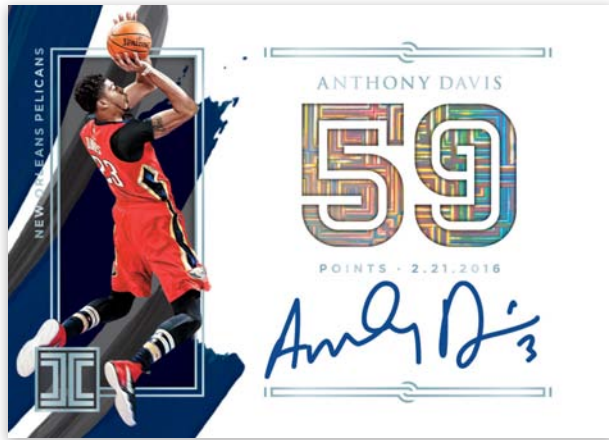

All information is accurate at the time of posting – content is subject to change. Card images are solely for the purpose of design display. Actual images used on cards to be determined.

**ELEGANCE ROOKIE JERSEY
AUTOGRAPHS HOLO SILVER**

**ELEGANCE ROOKIE JERSEY
AUTOGRAPHS PLATINUM**

**ELEGANCE ROOKIE JERSEY
AUTOGRAPHS HOLO GOLD**

Elegance Rookie Jersey Autographs are back, including the One-of-a-Kind Platinum Parallel!
Find RPAs of the top rookies from the 2020 NBA Draft featuring on-card autographs!