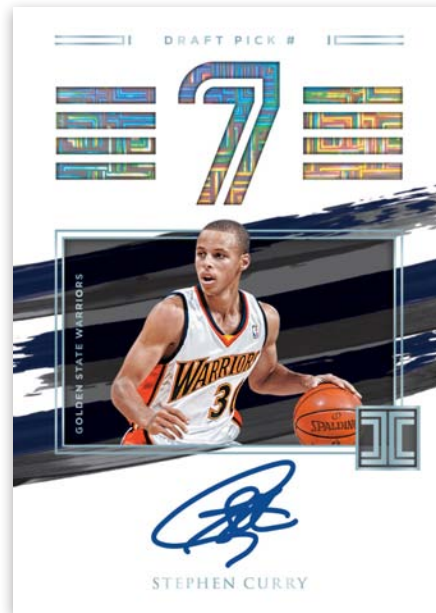

All information is accurate at the time of posting – content is subject to change. Card images are solely for the purpose of design display. Actual images used on cards to be determined.

**ELEGANCE ROOKIE JERSEY
AUTOGRAPHS HOLO SILVER**

**ELEGANCE ROOKIE JERSEY
AUTOGRAPHS PLATINUM**

**ELEGANCE ROOKIE JERSEY
AUTOGRAPHS HOLO GOLD**

Elegance Rookie Jersey Autographs are back, including the One-of-a-Kind Platinum Parallel!
Find RPAs of the top rookies from the 2020 NBA Draft featuring on-card autographs!

IMPECCABLE STATS AUTOGRAPHS

IMPECCABLE DRAFT PICK AUTOGRAPHS

IMPECCABLE JERSEY NUMBER AUTOGRAPHS

Impeccable presents some of the most unique themed autograph sets of the year! Look for the popular Impeccable Stats Autographs, Impeccable Jersey Number Autographs, Impeccable Draft Pick Autographs and Impeccable Hall of Fame Autographs!