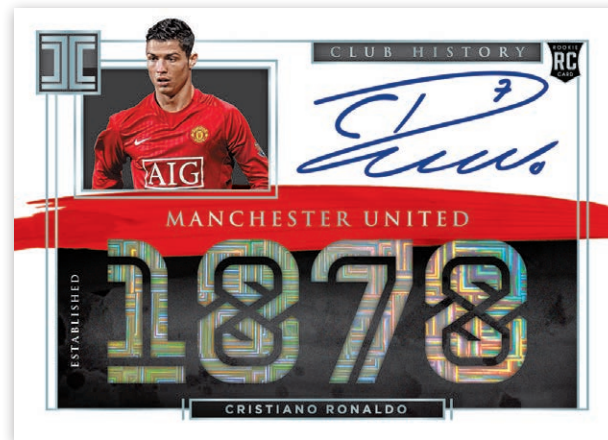

Card images are solely for the purpose of design display.

IMPECCABLE CLUB HISTORY AUTOGRAPHS