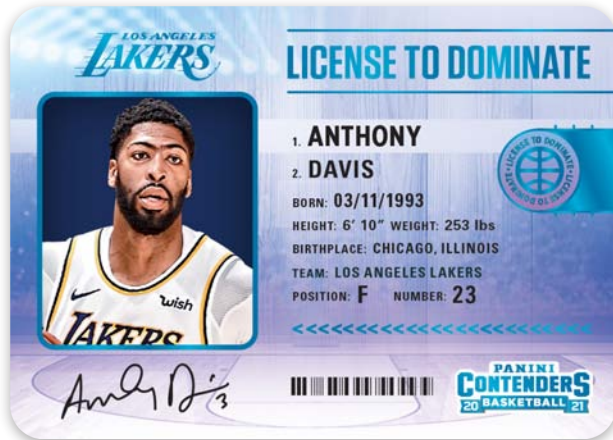

**ROOKIE SEASON TICKET PREMIUM  
EDITION BLUE SHIMMER**

FOTL EXCLUSIVE

**ROOKIE SEASON TICKET PREMIUM  
EDITION GOLD SHIMMER**

FOTL EXCLUSIVE

**ROOKIE SEASON TICKET PREMIUM  
EDITION RED SHIMMER**

Contenders presents one of the best Rookie Autograph sets of the year in Rookie Season Tickets! Look for the various FOTL Exclusive Parallels, including the following: Premium Edition Blue Shimmer #’d/20, Red Shimmer #’d/5 and Gold Shimmer #’d/1!

FOTL EXCLUSIVE

**VETERAN SEASON TICKET PREMIUM EDITION GOLD SHIMMER**

**SOPHOMORE CONTENDERS AUTOGRAPHS GOLD**

**ROOKIE TICKET SWATCHES AUTOGRAPHS PRIME**

Look for a variety of autograph content this year in Contenders! Look for top Rookies, Veterans and Legends across different autograph sets!