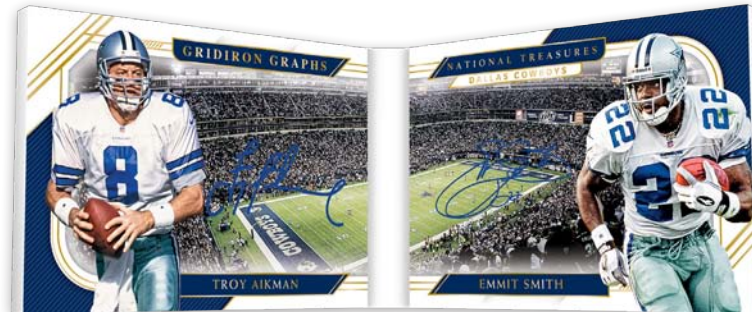

GRIDIRON GRAPHS DUAL

New to 2020, find Gridiron Graphs Dual, featuring some of the game's greatest teammate combos!