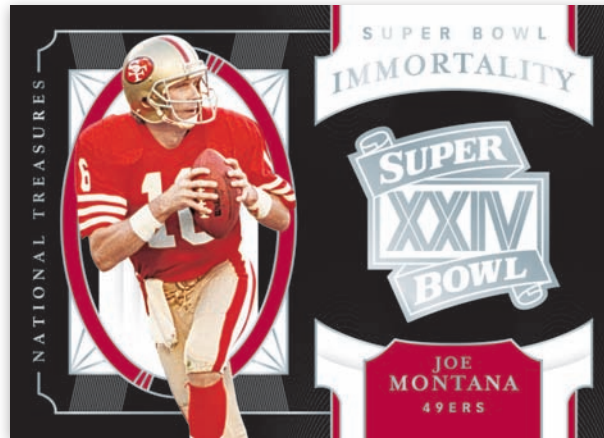

BASE STARS & STRIPES

Chase 100-card base set that includes both current and retired stars of the NFL.

SUPER BOWL IMMORTALITY

Brand new to 2020, this set features NFL legends from some of the biggest games in Super Bowl history!

FOTL

ROOKIE PATCH AUTOGRAPHS STARS AND STRIPES

Arguably the most collectible rookie card of the year, these FOTL exclusives are all #d/20 or less!

CROSSOVER ROOKIE PATCH AUTOGRAPHS BRAND LOGO

Crossover to the world of 2010-11 National Treasures Basketball with this throwback Rookie Patch Autograph design!