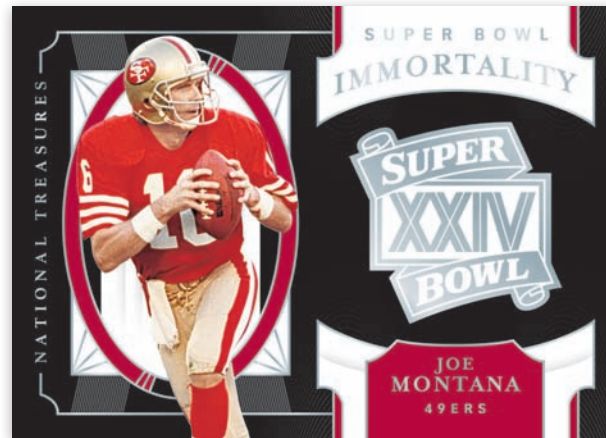

BASE

Chase 100-card base set that includes both current and retired stars of the NFL.

SUPER BOWL IMMORTALITY

Brand new to 2020, this SP insert features NFL legends from some of the biggest games in Super Bowl history!

ROOKIE PATCH AUTOGRAPHS RED

One of the most collectible rookie cards every year, these on-card Rookie Patch Autographs are all #’d/99 or less!

CROSSOVER ROOKIE PATCH AUTOGRAPHS BRAND LOGO

Crossover to the world of 2010-11 National Treasures Basketball with this throwback Rookie Patch Autograph design!