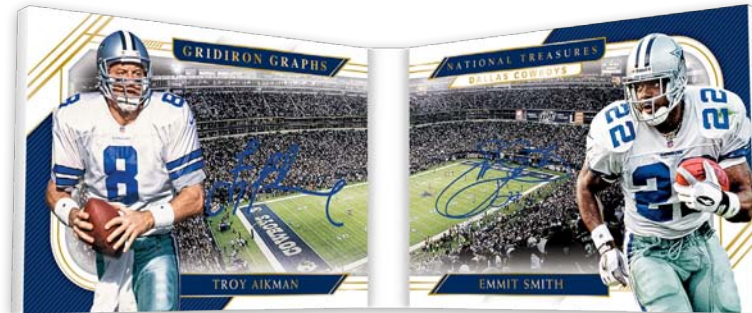

GRIDIRON GRAPHS DUAL

New to 2020, find Gridiron Graphs Dual, featuring some of the game's greatest teammate combos!