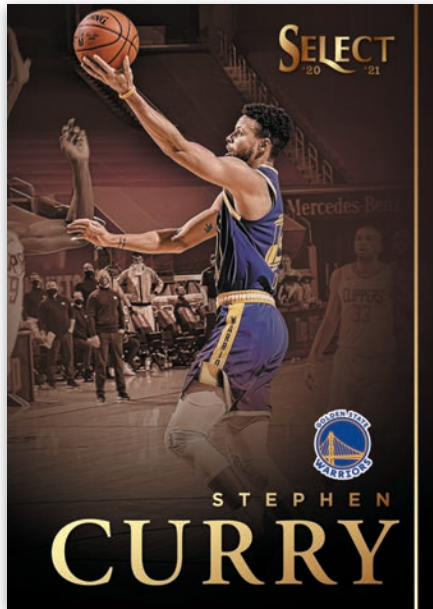

Look for the following Premier Level Prizms: Silver, Scope, Tri-Color, Blue, Maroon, Purple, Orange, Tie-Dye, Gold, Green, Black, Zebra, Neon Orange Pulsar (#'d/15), Neon Purple Pulsar (#'d/5) and Black Snakeskin (One-of-One)

FOTL EXCLUSIVE

**IN FLIGHT SIGNATURES NEON ORANGE
PULSAR PRIZM**

Card images are solely for the purpose of design display.

FOTL EXCLUSIVE

**ROOKIE JERSEY AUTOGRAPHS BLACK
SNAKESKIN**

Card images are solely for the purpose of design display.

FOTL EXCLUSIVE

**ROOKIE SIGNATURES NEON PURPLE
PULSAR PRIZM**

Collect the top rookies from the 2020 NBA Draft in Rookie Jersey Autographs & Rookie Signatures! Also collect the popular In Flight Signatures set, with a variety of FOTL Exclusive parallels including the 1-of-1 Black Snakeskin Prizm!