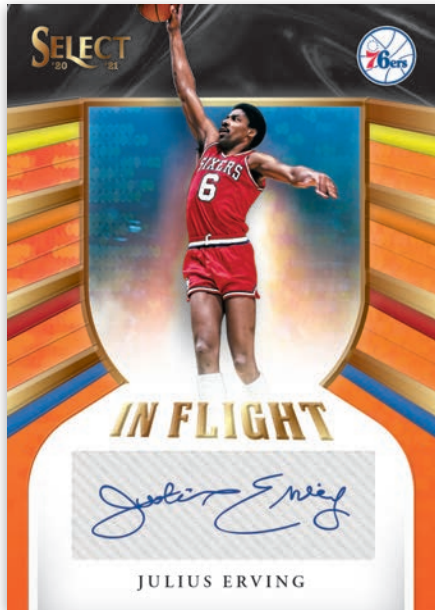

Card images are solely for the purpose of design display.

FOTL EXCLUSIVE

**IN FLIGHT SIGNATURES NEON ORANGE
PULSAR PRIZM**